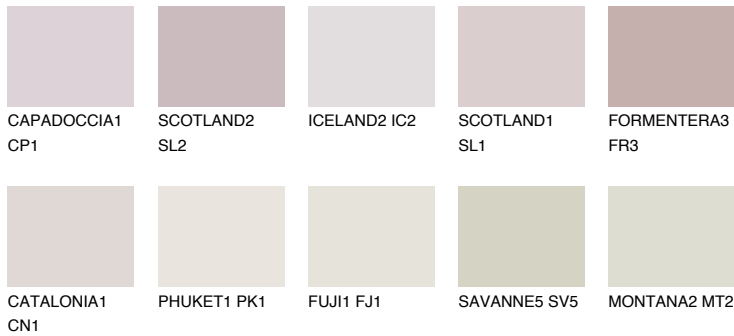

COLOUR DETAILS

ZANZIBAR3 ZN3

75% TSR 73%

Matching colours

COLOURS

INTENSE

For more information on plasters and paints, go to www.ceresit.it

*The presented colours refer to plasters and paints offered by Ceresit. Due to the use of digital techniques, the presented colours might not represent the original ones, thus they cannot be considered as a reliable colour presentation. We recommend checking the authentic colour samples.