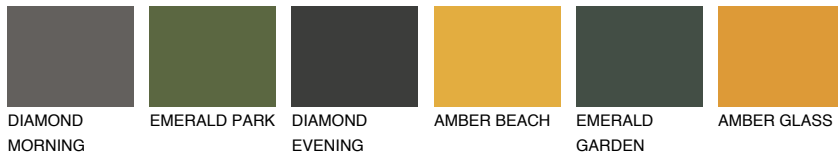

COLOUR DETAILS

ZANZIBAR3 ZN3

75% TSR 73%

Matching colours

COLOURS

INTENSE

For more information on plasters and paints, go to www.ceresit.it

*The presented colours refer to plasters and paints offered by Ceresit. Due to the use of digital techniques, the presented colours might not represent the original ones, thus they cannot be considered as a reliable colour presentation. We recommend checking the authentic colour samples.