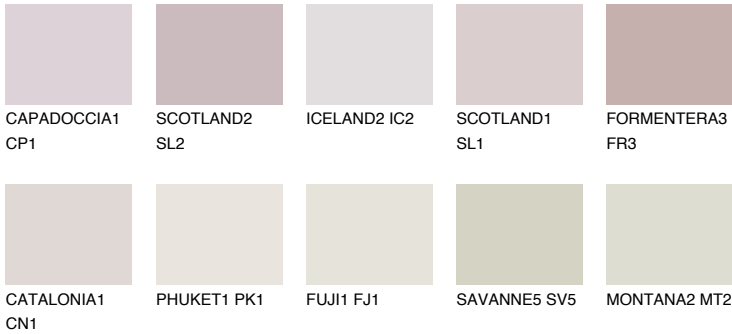

ZANZIBAR3 ZN3

75% TSR 73%

Matching colours

COLOURS

INTENSE

For more information on plasters and paints, go to www.ceresit.it

*The presented colours refer to plasters and paints offered by Ceresit. Due to the use of digital techniques, the presented colours might not represent the original ones, thus they cannot be considered as a reliable colour presentation. We recommend checking the authentic colour samples.