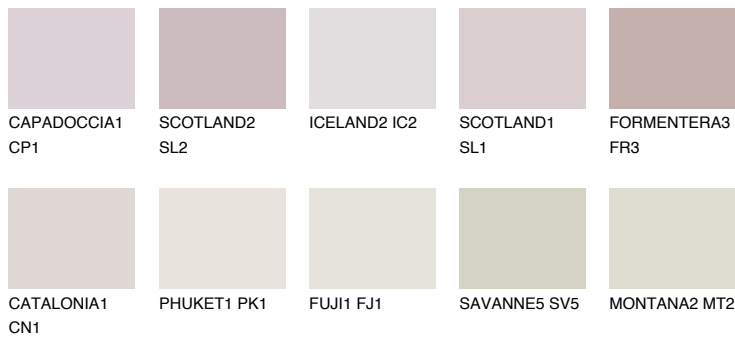

# COLOUR DETAILS

## ZANZIBAR3 ZN3

75% TSR 73%

### Matching colours

#### COLOURS