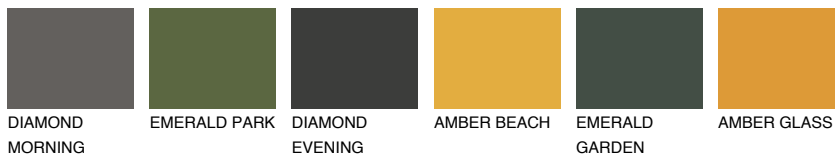

COLOUR DETAILS

ZANZIBAR3 ZN3

75% TSR 73%

Matching colours

COLOURS

INTENSE

For more information on plasters and paints, go to www.ceresit.it

*The presented colours refer to plasters and paints offered by Ceresit. Due to the use of digital techniques, the presented colours might not represent the original ones, thus they cannot be considered as a reliable colour presentation. We recommend checking the authentic colour samples.