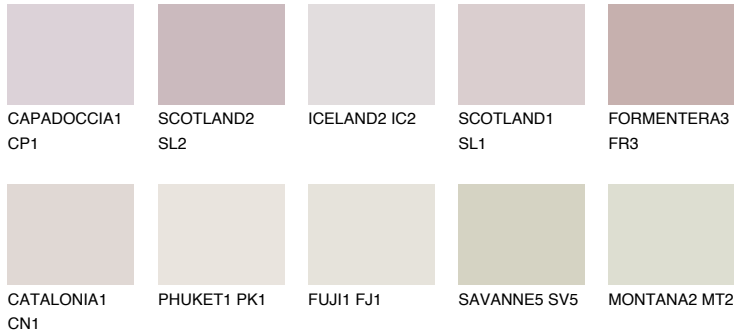

COLOUR DETAILS

ZANZIBAR3 ZN3

75% TSR 73%

Matching colours

COLOURS

INTENSE

For more information on plasters and paints, go to www.ceresit.it

*The presented colours refer to plasters and paints offered by Ceresit. Due to the use of digital techniques, the presented colours might not represent the original ones, thus they cannot be considered as a reliable colour presentation. We recommend checking the authentic colour samples.