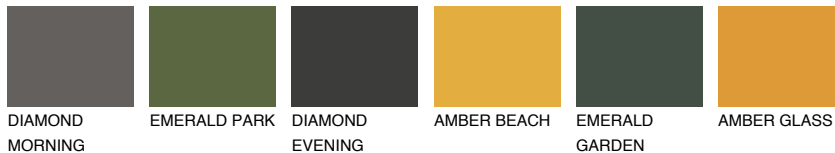

COLOUR DETAILS

ZANZIBAR3 ZN3

75% TSR 73%

Matching colours

COLOURS

INTENSE

For more information on plasters and paints, go to www.ceresit.it

*The presented colours refer to plasters and paints offered by Ceresit. Due to the use of digital techniques, the presented colours might not represent the original ones, thus they cannot be considered as a reliable colour presentation. We recommend checking the authentic colour samples.