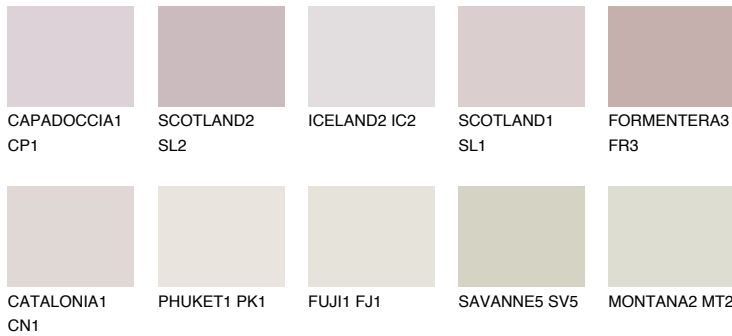

COLOUR DETAILS

ZANZIBAR3 ZN3

75% TSR 73%

Matching colours

COLOURS

INTENSE

For more information on plasters and paints, go to www.ceresit.it

*The presented colours refer to plasters and paints offered by Ceresit. Due to the use of digital techniques, the presented colours might not represent the original ones, thus they cannot be considered as a reliable colour presentation. We recommend checking the authentic colour samples.