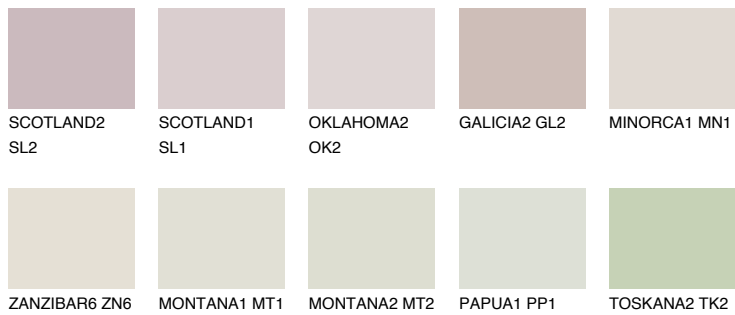

COLOUR DETAILS

ZANZIBAR4 ZN4

75% TSR 73%

Matching colours

COLOURS

INTENSE

For more information on plasters and paints, go to www.ceresit.it

*The presented colours refer to plasters and paints offered by Ceresit. Due to the use of digital techniques, the presented colours might not represent the original ones, thus they cannot be considered as a reliable colour presentation. We recommend checking the authentic colour samples.