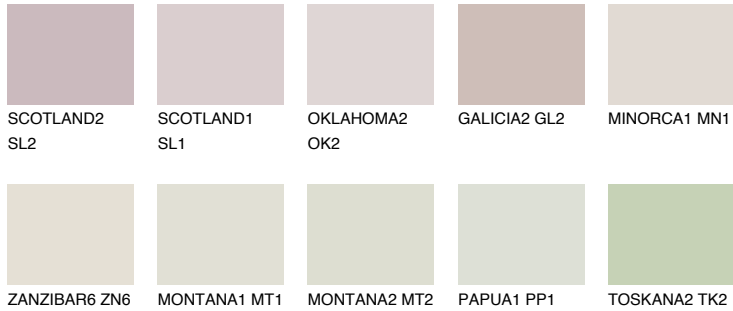

COLOUR DETAILS

ZANZIBAR4 ZN4

75% TSR 73%

Matching colours

COLOURS

INTENSE

For more information on plasters and paints, go to www.ceresit.it

*The presented colours refer to plasters and paints offered by Ceresit. Due to the use of digital techniques, the presented colours might not represent the original ones, thus they cannot be considered as a reliable colour presentation. We recommend checking the authentic colour samples.