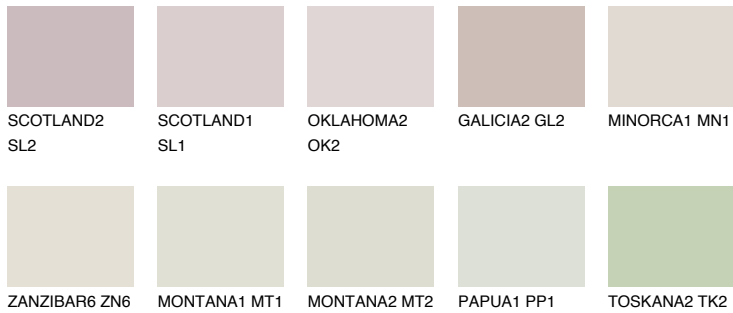

COLOUR DETAILS

ZANZIBAR4 ZN4

75% TSR 73%

Matching colours

COLOURS

INTENSE

For more information on plasters and paints, go to www.ceresit.it

*The presented colours refer to plasters and paints offered by Ceresit. Due to the use of digital techniques, the presented colours might not represent the original ones, thus they cannot be considered as a reliable colour presentation. We recommend checking the authentic colour samples.