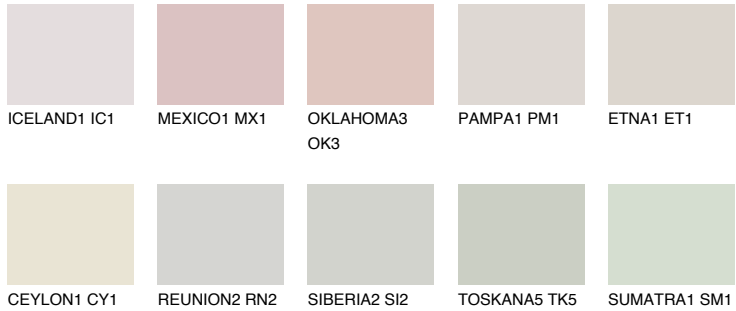

COLOUR DETAILS

ZANZIBAR5 ZN5

78% TSR 70%

Matching colours

COLOURS

INTENSE

For more information on plasters and paints, go to www.ceresit.it

*The presented colours refer to plasters and paints offered by Ceresit. Due to the use of digital techniques, the presented colours might not represent the original ones, thus they cannot be considered as a reliable colour presentation. We recommend checking the authentic colour samples.