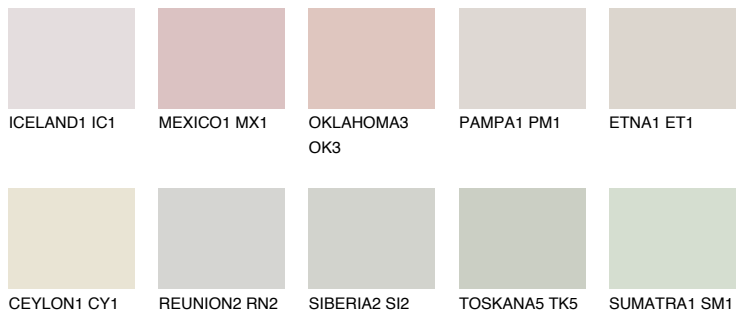

COLOUR DETAILS

ZANZIBAR5 ZN5

78% TSR 70%

Matching colours

COLOURS

INTENSE

For more information on plasters and paints, go to www.ceresit.it

*The presented colours refer to plasters and paints offered by Ceresit. Due to the use of digital techniques, the presented colours might not represent the original ones, thus they cannot be considered as a reliable colour presentation. We recommend checking the authentic colour samples.