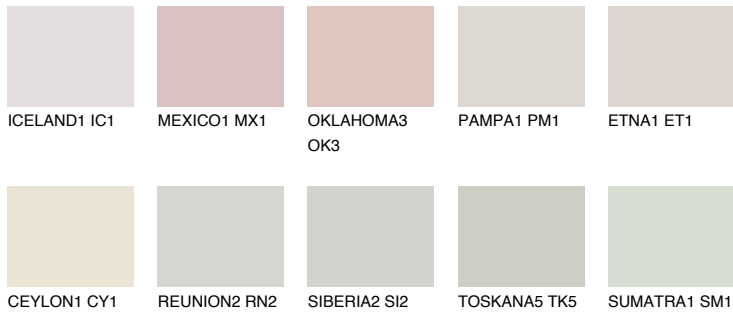

COLOUR DETAILS

ZANZIBAR5 ZN5

78% TSR 70%

Matching colours

COLOURS

INTENSE

For more information on plasters and paints, go to www.ceresit.it

*The presented colours refer to plasters and paints offered by Ceresit. Due to the use of digital techniques, the presented colours might not represent the original ones, thus they cannot be considered as a reliable colour presentation. We recommend checking the authentic colour samples.