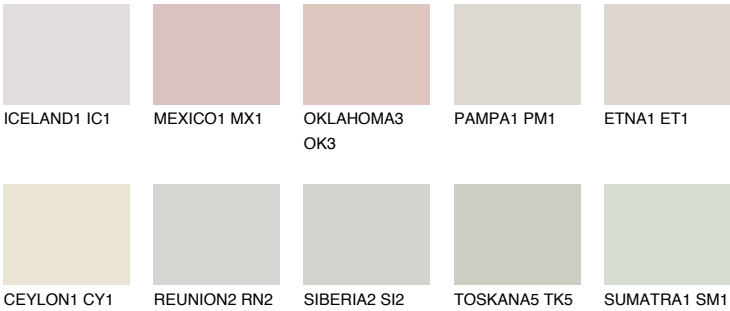

ZANZIBAR5 ZN5

78% TSR 70%

Matching colours

COLOURS

INTENSE

For more information on plasters and paints, go to www.ceresit.it

*The presented colours refer to plasters and paints offered by Ceresit. Due to the use of digital techniques, the presented colours might not represent the original ones, thus they cannot be considered as a reliable colour presentation. We recommend checking the authentic colour samples.