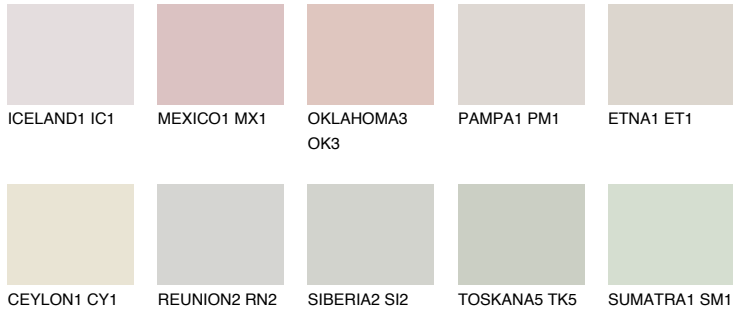

COLOUR DETAILS

ZANZIBAR5 ZN5

78% TSR 70%

Matching colours

COLOURS

INTENSE

For more information on plasters and paints, go to www.ceresit.it

*The presented colours refer to plasters and paints offered by Ceresit. Due to the use of digital techniques, the presented colours might not represent the original ones, thus they cannot be considered as a reliable colour presentation. We recommend checking the authentic colour samples.