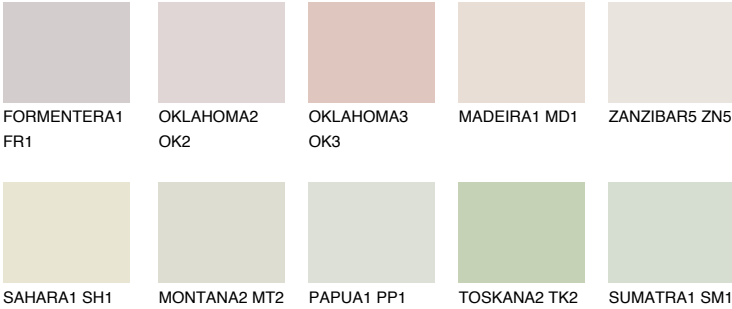

ZANZIBAR6 ZN6

75% **TSR** 72%

Matching colours

COLOURS

INTENSE

For more information on plasters and paints, go to www.ceresit.it

*The presented colours refer to plasters and paints offered by Ceresit. Due to the use of digital techniques, the presented colours might not represent the original ones, thus they cannot be considered as a reliable colour presentation. We recommend checking the authentic colour samples.