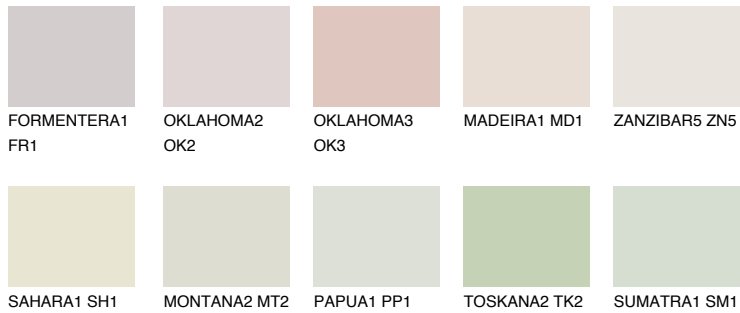

COLOUR DETAILS

ZANZIBAR6 ZN6

75% TSR 72%

Matching colours

COLOURS

INTENSE

For more information on plasters and paints, go to www.ceresit.it

*The presented colours refer to plasters and paints offered by Ceresit. Due to the use of digital techniques, the presented colours might not represent the original ones, thus they cannot be considered as a reliable colour presentation. We recommend checking the authentic colour samples.