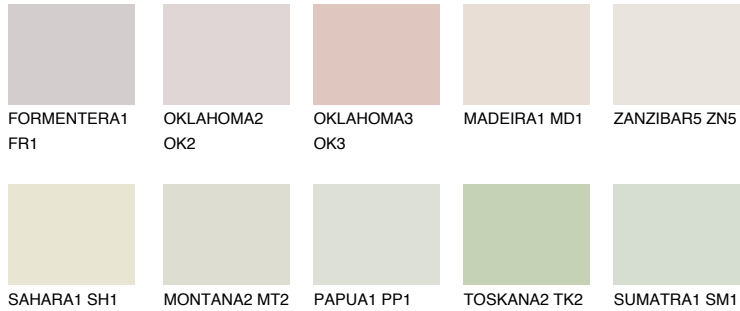

COLOUR DETAILS

ZANZIBAR6 ZN6

75% TSR 72%

Matching colours

COLOURS

INTENSE

For more information on plasters and paints, go to www.ceresit.it

*The presented colours refer to plasters and paints offered by Ceresit. Due to the use of digital techniques, the presented colours might not represent the original ones, thus they cannot be considered as a reliable colour presentation. We recommend checking the authentic colour samples.