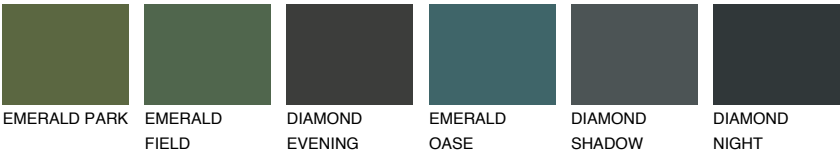

FLORES1 FS1

78% TSR 73%

Matching colours

COLOURS

INTENSE

For more information on plasters and paints, go to www.ceresit.it

*The presented colours refer to plasters and paints offered by Ceresit. Due to the use of digital techniques, the presented colours might not represent the original ones, thus they cannot be considered as a reliable colour presentation. We recommend checking the authentic colour samples.