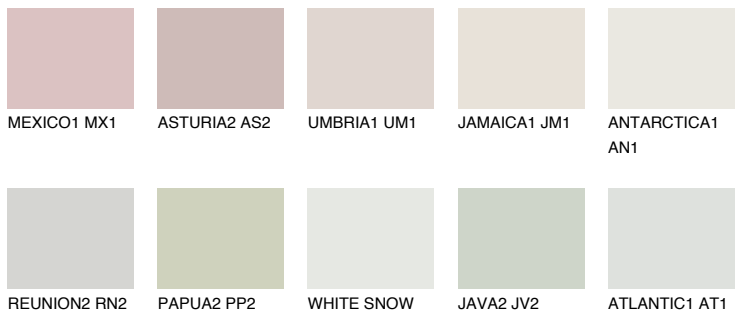

COLOUR DETAILS

FLORES1 FS1

78% TSR 73%

Matching colours

COLOURS

INTENSE

For more information on plasters and paints, go to www.ceresit.it

*The presented colours refer to plasters and paints offered by Ceresit. Due to the use of digital techniques, the presented colours might not represent the original ones, thus they cannot be considered as a reliable colour presentation. We recommend checking the authentic colour samples.