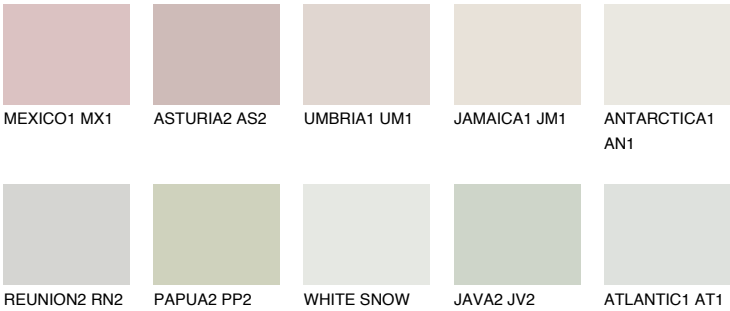

FLORES1 FS1

78% TSR 73%

Matching colours

COLOURS

INTENSE

For more information on plasters and paints, go to www.ceresit.it

*The presented colours refer to plasters and paints offered by Ceresit. Due to the use of digital techniques, the presented colours might not represent the original ones, thus they cannot be considered as a reliable colour presentation. We recommend checking the authentic colour samples.