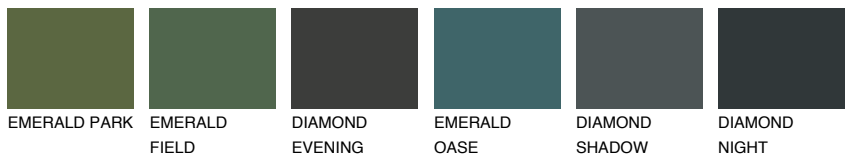

COLOUR DETAILS

FLORES1 FS1

78% TSR 73%

Matching colours

COLOURS

INTENSE

For more information on plasters and paints, go to www.ceresit.it

*The presented colours refer to plasters and paints offered by Ceresit. Due to the use of digital techniques, the presented colours might not represent the original ones, thus they cannot be considered as a reliable colour presentation. We recommend checking the authentic colour samples.