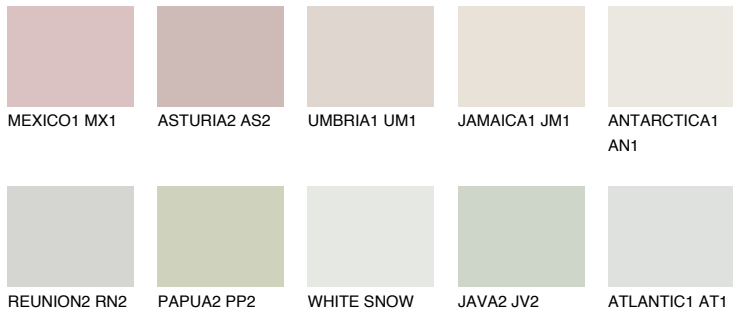

COLOUR DETAILS

FLORES1 FS1

78% TSR 73%

Matching colours

COLOURS

INTENSE

For more information on plasters and paints, go to www.ceresit.it

*The presented colours refer to plasters and paints offered by Ceresit. Due to the use of digital techniques, the presented colours might not represent the original ones, thus they cannot be considered as a reliable colour presentation. We recommend checking the authentic colour samples.