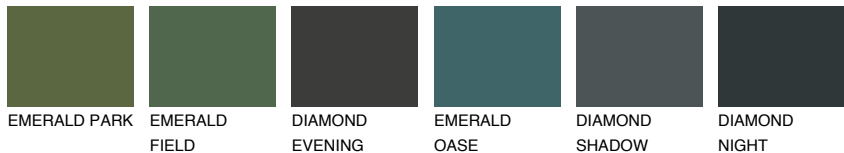

COLOUR DETAILS

FLORES1 FS1

78% TSR 73%

Matching colours

COLOURS

INTENSE

For more information on plasters and paints, go to www.ceresit.it

*The presented colours refer to plasters and paints offered by Ceresit. Due to the use of digital techniques, the presented colours might not represent the original ones, thus they cannot be considered as a reliable colour presentation. We recommend checking the authentic colour samples.