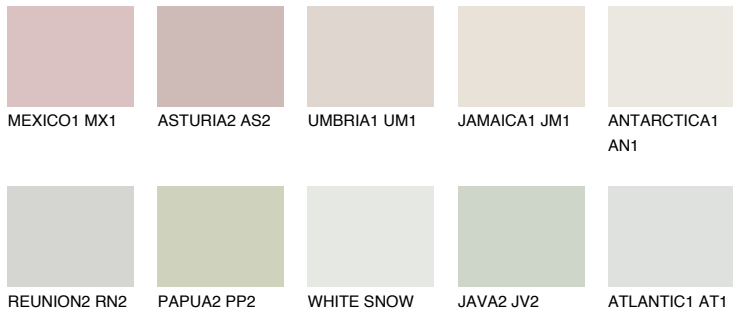

# COLOUR DETAILS

## FLORES1 FS1

78% TSR 73%

### Matching colours

#### COLOURS