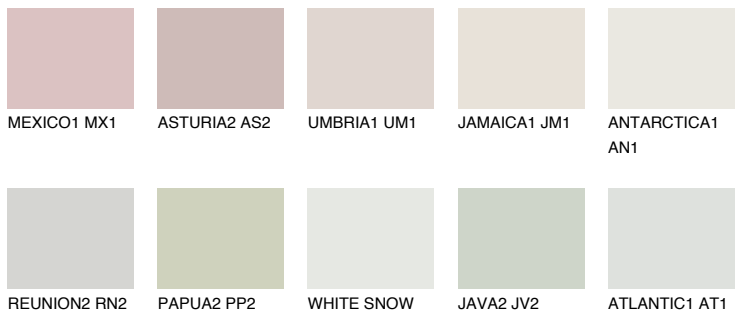

# COLOUR DETAILS

## FLORES1 FS1

78% TSR 73%

### Matching colours

#### COLOURS