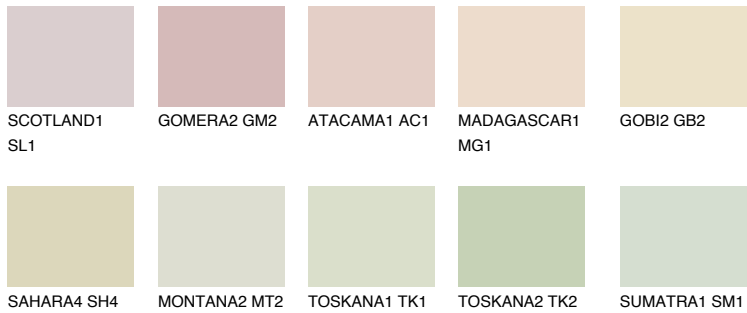

COLOUR DETAILS

FLORES2 FS2

70% TSR 64%

Matching colours

COLOURS

INTENSE

For more information on plasters and paints, go to www.ceresit.it

*The presented colours refer to plasters and paints offered by Ceresit. Due to the use of digital techniques, the presented colours might not represent the original ones, thus they cannot be considered as a reliable colour presentation. We recommend checking the authentic colour samples.