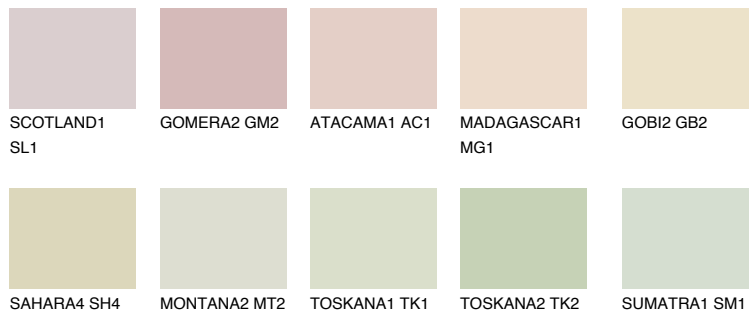

FLORES2 FS2

70% **TSR** 64%

Matching colours

COLOURS

INTENSE

For more information on plasters and paints, go to
www.ceresit.it

*The presented colours refer to plasters and paints offered by Ceresit. Due to the use of digital techniques, the presented colours might not represent the original ones, thus they cannot be considered as a reliable colour presentation. We recommend checking the authentic colour samples.