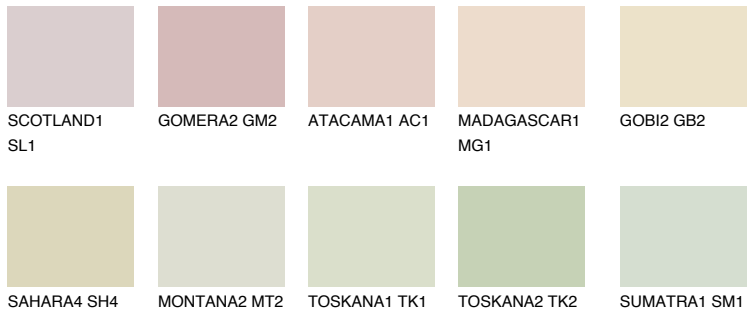

FLORES2 FS2

70% TSR 64%

Matching colours

COLOURS

INTENSE

For more information on plasters and paints, go to www.ceresit.it

*The presented colours refer to plasters and paints offered by Ceresit. Due to the use of digital techniques, the presented colours might not represent the original ones, thus they cannot be considered as a reliable colour presentation. We recommend checking the authentic colour samples.