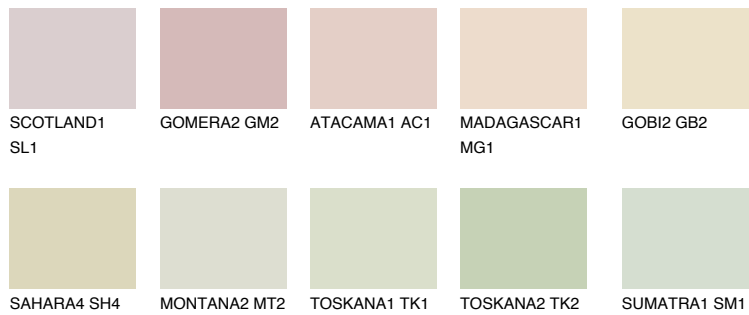

## FLORES2 FS2

70% TSR 64%

### Matching colours

#### COLOURS

#### INTENSE

For more information on plasters and paints, go to [www.ceresit.it](http://www.ceresit.it)

\*The presented colours refer to plasters and paints offered by Ceresit. Due to the use of digital techniques, the presented colours might not represent the original ones, thus they cannot be considered as a reliable colour presentation. We recommend checking the authentic colour samples.