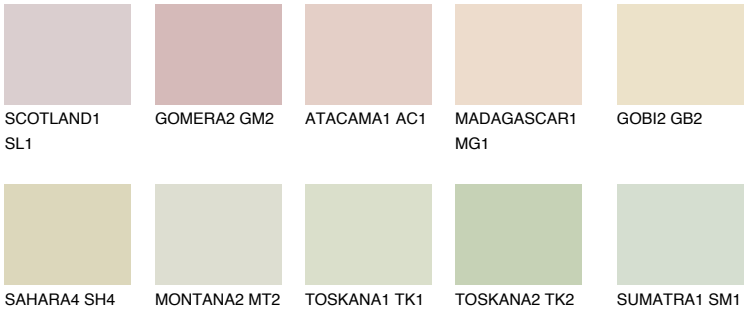

FLORES2 FS2

70% TSR 64%

Matching colours

COLOURS

INTENSE

For more information on plasters and paints, go to www.ceresit.it

*The presented colours refer to plasters and paints offered by Ceresit. Due to the use of digital techniques, the presented colours might not represent the original ones, thus they cannot be considered as a reliable colour presentation. We recommend checking the authentic colour samples.