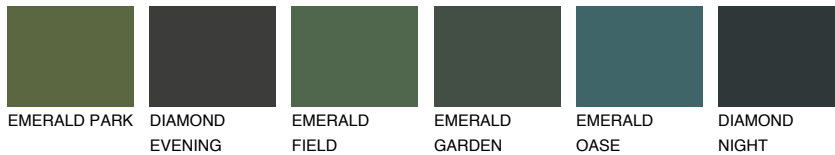

COLOUR DETAILS

FLORES3 FS3

64% TSR 64%

Matching colours

COLOURS

INTENSE

For more information on plasters and paints, go to www.ceresit.it

*The presented colours refer to plasters and paints offered by Ceresit. Due to the use of digital techniques, the presented colours might not represent the original ones, thus they cannot be considered as a reliable colour presentation. We recommend checking the authentic colour samples.