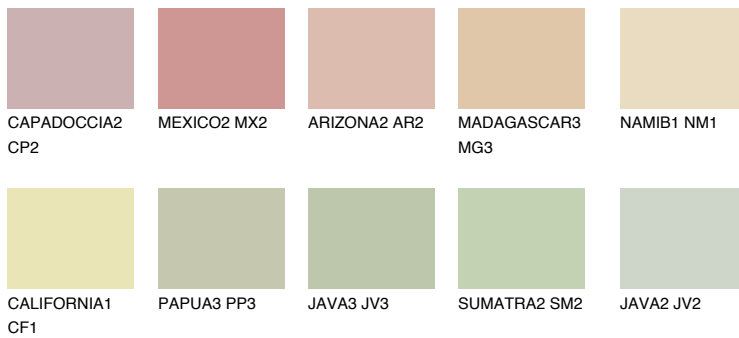

COLOUR DETAILS

FLORES3 FS3

64% TSR 64%

Matching colours

COLOURS

INTENSE

For more information on plasters and paints, go to www.ceresit.it

*The presented colours refer to plasters and paints offered by Ceresit. Due to the use of digital techniques, the presented colours might not represent the original ones, thus they cannot be considered as a reliable colour presentation. We recommend checking the authentic colour samples.