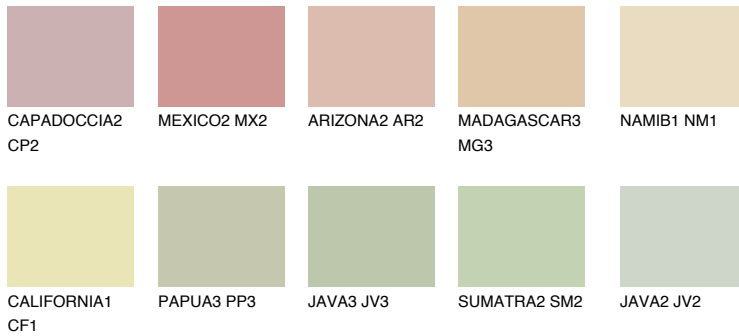

COLOUR DETAILS

FLORES3 FS3

64% TSR 64%

Matching colours

COLOURS

INTENSE

For more information on plasters and paints, go to www.ceresit.it

*The presented colours refer to plasters and paints offered by Ceresit. Due to the use of digital techniques, the presented colours might not represent the original ones, thus they cannot be considered as a reliable colour presentation. We recommend checking the authentic colour samples.