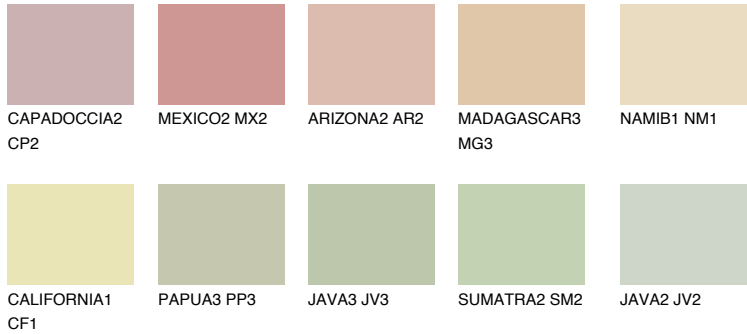

COLOUR DETAILS

FLORES3 FS3

64% TSR 64%

Matching colours

COLOURS

INTENSE

For more information on plasters and paints, go to www.ceresit.it

*The presented colours refer to plasters and paints offered by Ceresit. Due to the use of digital techniques, the presented colours might not represent the original ones, thus they cannot be considered as a reliable colour presentation. We recommend checking the authentic colour samples.