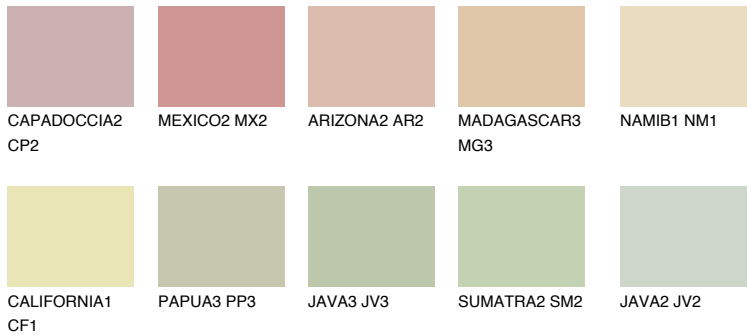

COLOUR DETAILS

FLORES3 FS3

64% TSR 64%

Matching colours

COLOURS

INTENSE

For more information on plasters and paints, go to www.ceresit.it

*The presented colours refer to plasters and paints offered by Ceresit. Due to the use of digital techniques, the presented colours might not represent the original ones, thus they cannot be considered as a reliable colour presentation. We recommend checking the authentic colour samples.