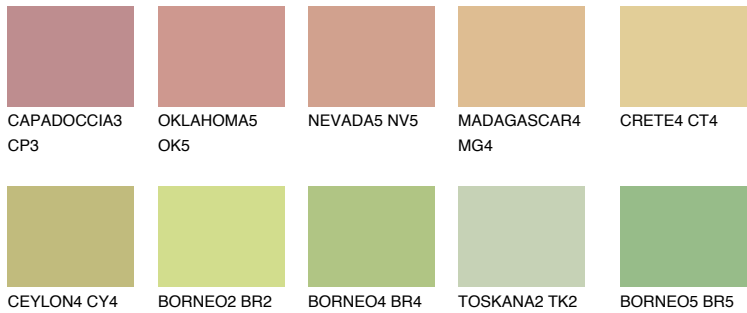

COLOUR DETAILS

FLORES4 FS4

57% TSR 53%

Matching colours

COLOURS

INTENSE

For more information on plasters and paints, go to www.ceresit.it

*The presented colours refer to plasters and paints offered by Ceresit. Due to the use of digital techniques, the presented colours might not represent the original ones, thus they cannot be considered as a reliable colour presentation. We recommend checking the authentic colour samples.