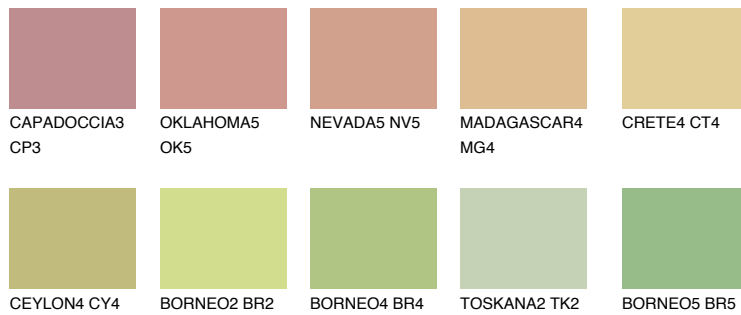

# COLOUR DETAILS

## FLORES4 FS4

57% TSR 53%

### Matching colours

#### COLOURS