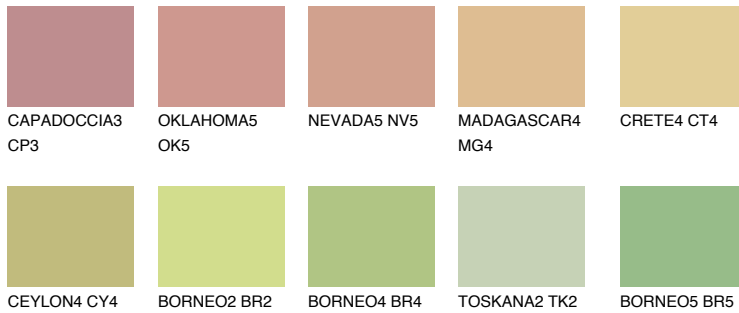

COLOUR DETAILS

FLORES4 FS4

57% TSR 53%

Matching colours

COLOURS

INTENSE

For more information on plasters and paints, go to www.ceresit.it

*The presented colours refer to plasters and paints offered by Ceresit. Due to the use of digital techniques, the presented colours might not represent the original ones, thus they cannot be considered as a reliable colour presentation. We recommend checking the authentic colour samples.