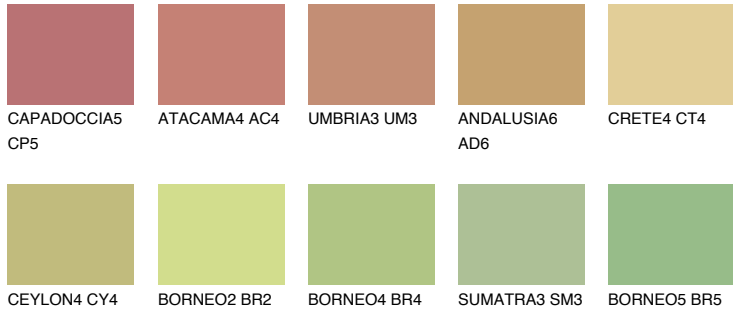

# COLOUR DETAILS

## FLORES5 FS5

45% TSR 53%

### Matching colours

#### COLOURS