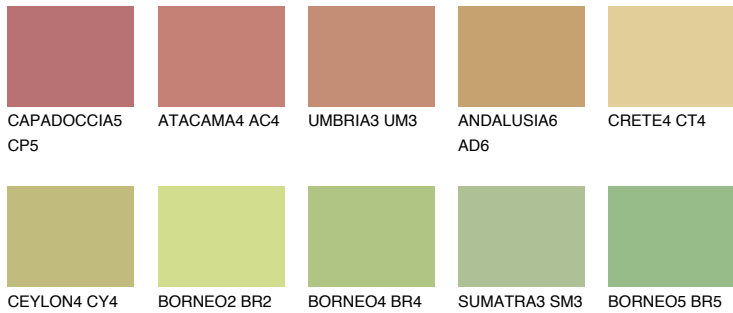

COLOUR DETAILS

FLORES5 FS5

45% TSR 53%

Matching colours

COLOURS

INTENSE

For more information on plasters and paints, go to www.ceresit.it

*The presented colours refer to plasters and paints offered by Ceresit. Due to the use of digital techniques, the presented colours might not represent the original ones, thus they cannot be considered as a reliable colour presentation. We recommend checking the authentic colour samples.