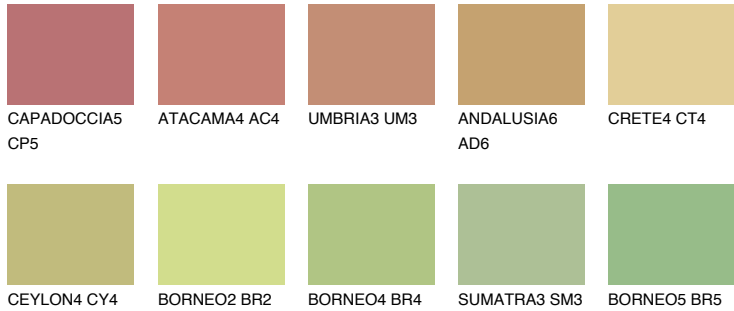

COLOUR DETAILS

FLORES5 FS5

45% TSR 53%

Matching colours

COLOURS

INTENSE

For more information on plasters and paints, go to www.ceresit.it

*The presented colours refer to plasters and paints offered by Ceresit. Due to the use of digital techniques, the presented colours might not represent the original ones, thus they cannot be considered as a reliable colour presentation. We recommend checking the authentic colour samples.