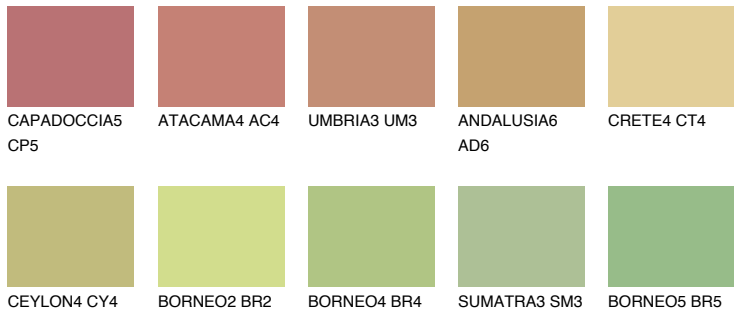

COLOUR DETAILS

FLORES5 FS5

45% TSR 53%

Matching colours

COLOURS

INTENSE

For more information on plasters and paints, go to www.ceresit.it

*The presented colours refer to plasters and paints offered by Ceresit. Due to the use of digital techniques, the presented colours might not represent the original ones, thus they cannot be considered as a reliable colour presentation. We recommend checking the authentic colour samples.