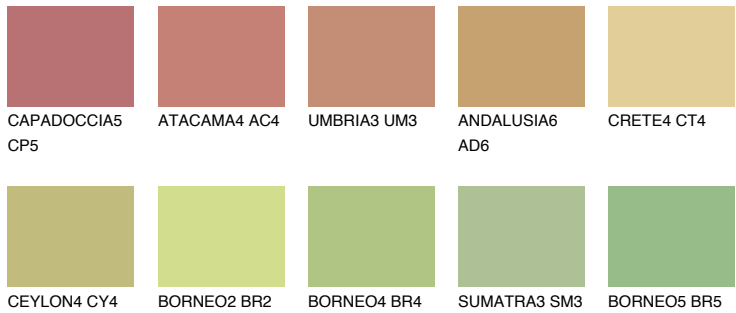

COLOUR DETAILS

FLORES5 FS5

45% TSR 53%

Matching colours

COLOURS

INTENSE

For more information on plasters and paints, go to www.ceresit.it

*The presented colours refer to plasters and paints offered by Ceresit. Due to the use of digital techniques, the presented colours might not represent the original ones, thus they cannot be considered as a reliable colour presentation. We recommend checking the authentic colour samples.