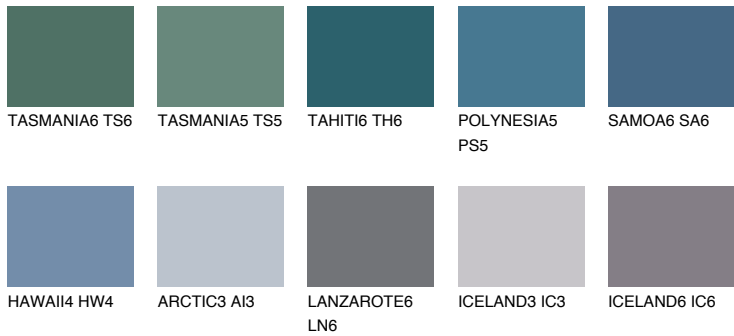

COLOUR DETAILS

HAWAII6 HW6

10% **TSR** 11%

Matching colours

COLOURS

INTENSE

For more information on plasters and paints, go to www.ceresit.it

*The presented colours refer to plasters and paints offered by Ceresit. Due to the use of digital techniques, the presented colours might not represent the original ones, thus they cannot be considered as a reliable colour presentation. We recommend checking the authentic colour samples.