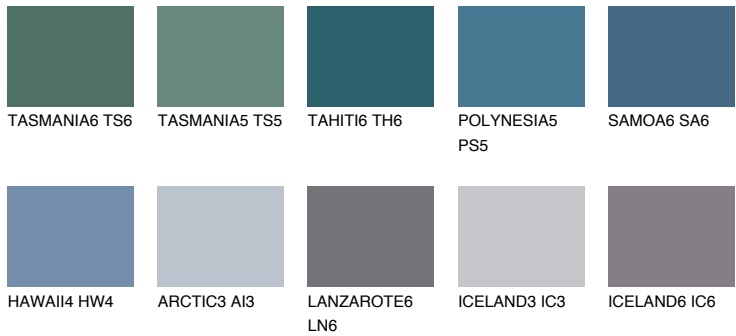

COLOUR DETAILS

HAWAII6 HW6

10% **TSR** 11%

Matching colours

COLOURS

INTENSE

For more information on plasters and paints, go to www.ceresit.it

*The presented colours refer to plasters and paints offered by Ceresit. Due to the use of digital techniques, the presented colours might not represent the original ones, thus they cannot be considered as a reliable colour presentation. We recommend checking the authentic colour samples.