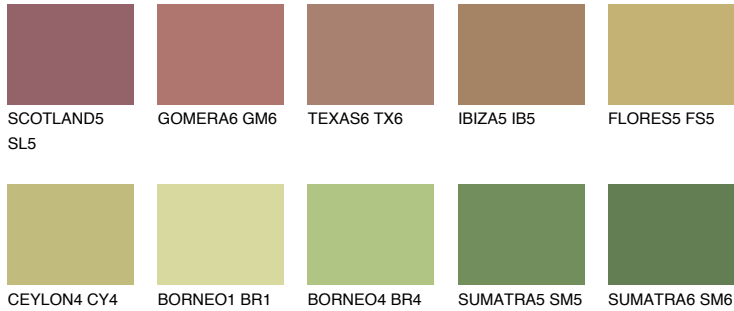

# COLOUR DETAILS

## FLORES6 FS6

32% TSR 31%

### Matching colours

#### COLOURS