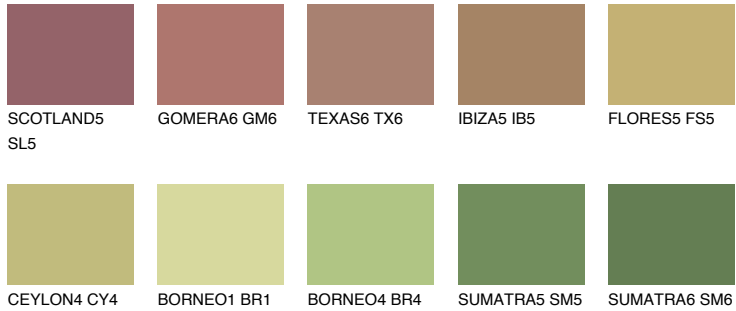

COLOUR DETAILS

FLORES6 FS6

32% TSR 31%

Matching colours

COLOURS

INTENSE

For more information on plasters and paints, go to www.ceresit.it

*The presented colours refer to plasters and paints offered by Ceresit. Due to the use of digital techniques, the presented colours might not represent the original ones, thus they cannot be considered as a reliable colour presentation. We recommend checking the authentic colour samples.