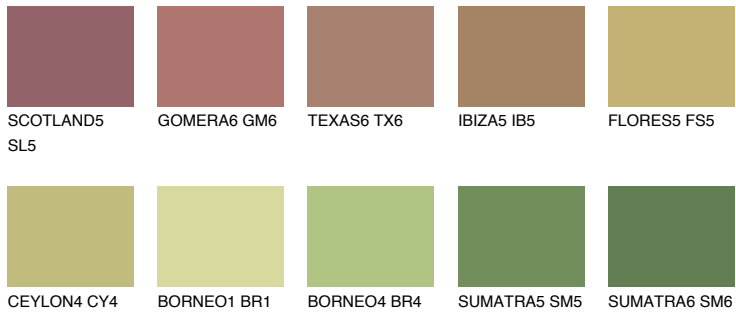

COLOUR DETAILS

FLORES6 FS6

32% TSR 31%

Matching colours

COLOURS

INTENSE

For more information on plasters and paints, go to www.ceresit.it

*The presented colours refer to plasters and paints offered by Ceresit. Due to the use of digital techniques, the presented colours might not represent the original ones, thus they cannot be considered as a reliable colour presentation. We recommend checking the authentic colour samples.