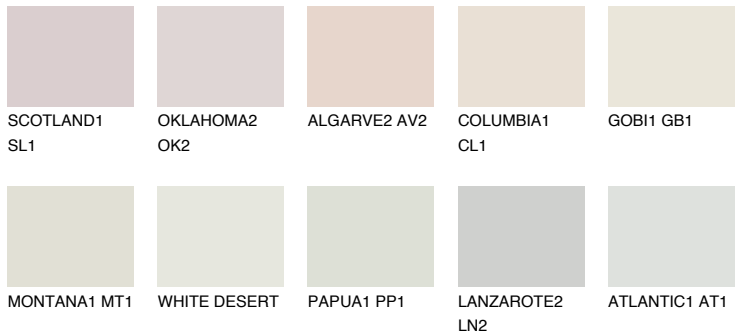

COLOUR DETAILS

CEYLON1 CY1

77% TSR 76%

Matching colours

COLOURS

INTENSE

For more information on plasters and paints, go to www.ceresit.it

*The presented colours refer to plasters and paints offered by Ceresit. Due to the use of digital techniques, the presented colours might not represent the original ones, thus they cannot be considered as a reliable colour presentation. We recommend checking the authentic colour samples.