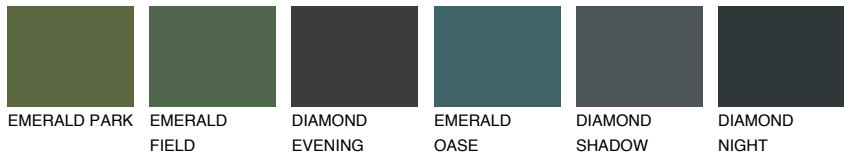

COLOUR DETAILS

CEYLON1 CY1

77% TSR 76%

Matching colours

COLOURS

INTENSE

For more information on plasters and paints, go to www.ceresit.it

*The presented colours refer to plasters and paints offered by Ceresit. Due to the use of digital techniques, the presented colours might not represent the original ones, thus they cannot be considered as a reliable colour presentation. We recommend checking the authentic colour samples.