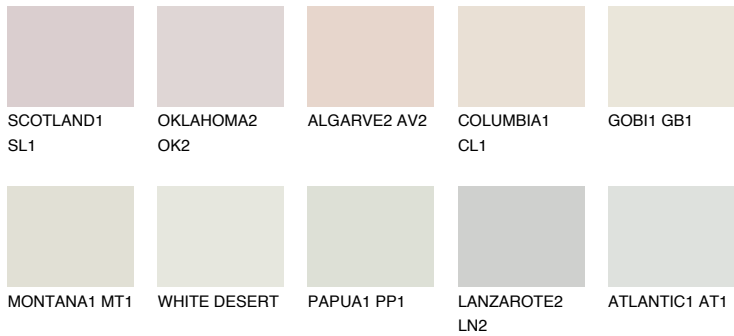

COLOUR DETAILS

CEYLON1 CY1

77% TSR 76%

Matching colours

COLOURS

INTENSE

For more information on plasters and paints, go to www.ceresit.it

*The presented colours refer to plasters and paints offered by Ceresit. Due to the use of digital techniques, the presented colours might not represent the original ones, thus they cannot be considered as a reliable colour presentation. We recommend checking the authentic colour samples.