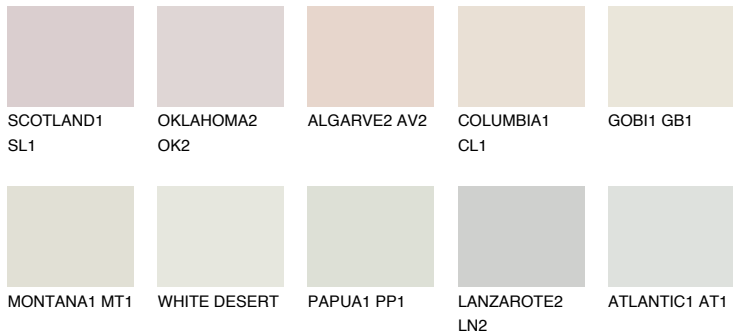

COLOUR DETAILS

CEYLON1 CY1

77% TSR 76%

Matching colours

COLOURS

INTENSE

For more information on plasters and paints, go to www.ceresit.it

*The presented colours refer to plasters and paints offered by Ceresit. Due to the use of digital techniques, the presented colours might not represent the original ones, thus they cannot be considered as a reliable colour presentation. We recommend checking the authentic colour samples.