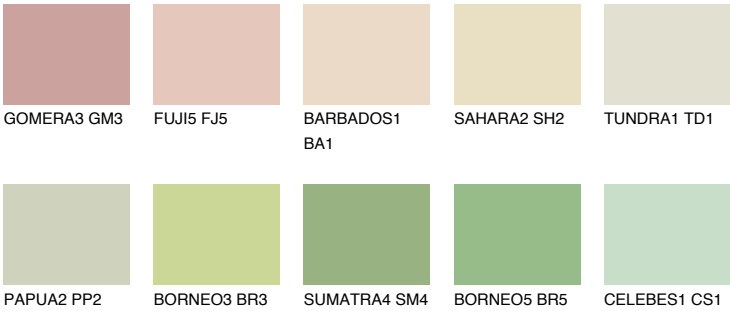

# COLOUR DETAILS

## CEYLON2 CY2

77% TSR 73%

### Matching colours

#### COLOURS