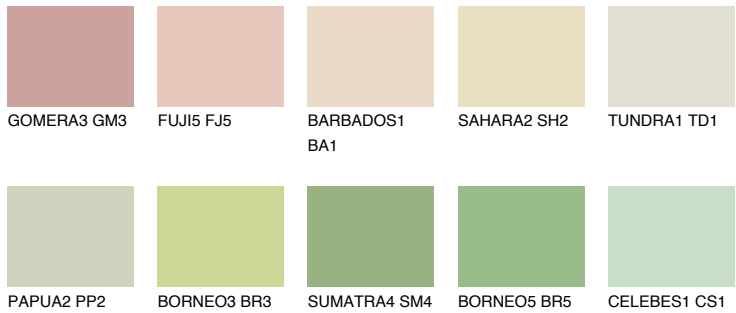

COLOUR DETAILS

CEYLON2 CY2

77% TSR 73%

Matching colours

COLOURS

INTENSE

For more information on plasters and paints, go to www.ceresit.it

*The presented colours refer to plasters and paints offered by Ceresit. Due to the use of digital techniques, the presented colours might not represent the original ones, thus they cannot be considered as a reliable colour presentation. We recommend checking the authentic colour samples.