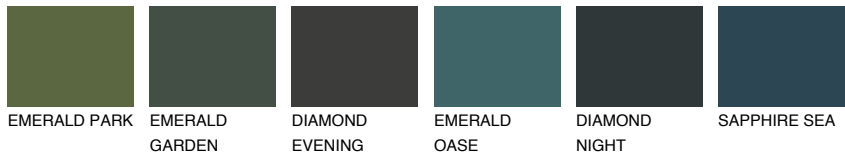

COLOUR DETAILS

CEYLON2 CY2

77% TSR 73%

Matching colours

COLOURS

INTENSE

For more information on plasters and paints, go to www.ceresit.it

*The presented colours refer to plasters and paints offered by Ceresit. Due to the use of digital techniques, the presented colours might not represent the original ones, thus they cannot be considered as a reliable colour presentation. We recommend checking the authentic colour samples.