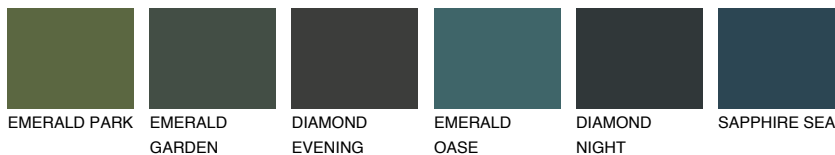

COLOUR DETAILS

CEYLON2 CY2

77% TSR 73%

Matching colours

COLOURS

INTENSE

For more information on plasters and paints, go to www.ceresit.it

*The presented colours refer to plasters and paints offered by Ceresit. Due to the use of digital techniques, the presented colours might not represent the original ones, thus they cannot be considered as a reliable colour presentation. We recommend checking the authentic colour samples.