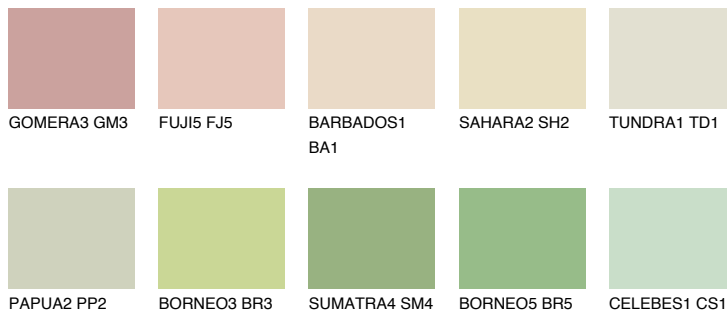

# COLOUR DETAILS

## CEYLON2 CY2

77% TSR 73%

### Matching colours

#### COLOURS