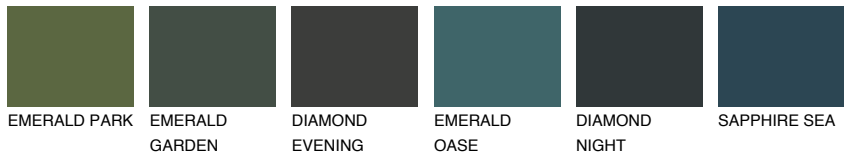

COLOUR DETAILS

CEYLON2 CY2

77% TSR 73%

Matching colours

COLOURS

INTENSE

For more information on plasters and paints, go to www.ceresit.it

*The presented colours refer to plasters and paints offered by Ceresit. Due to the use of digital techniques, the presented colours might not represent the original ones, thus they cannot be considered as a reliable colour presentation. We recommend checking the authentic colour samples.