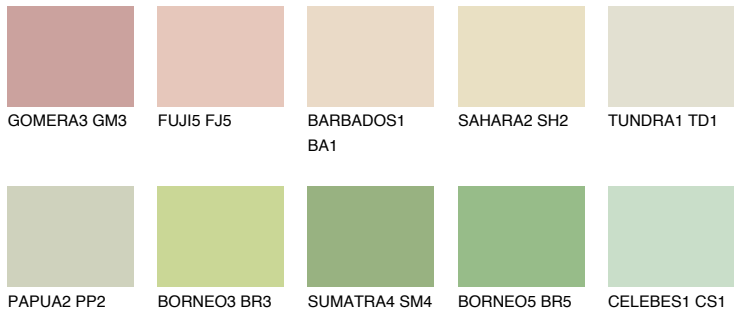

COLOUR DETAILS

CEYLON2 CY2

77% TSR 73%

Matching colours

COLOURS

INTENSE

For more information on plasters and paints, go to www.ceresit.it

*The presented colours refer to plasters and paints offered by Ceresit. Due to the use of digital techniques, the presented colours might not represent the original ones, thus they cannot be considered as a reliable colour presentation. We recommend checking the authentic colour samples.