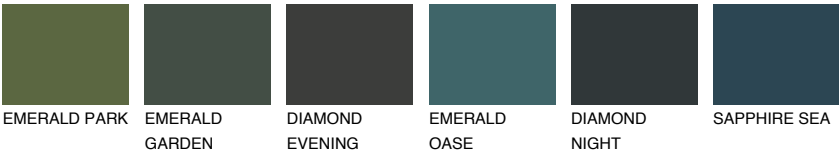

COLOUR DETAILS

CEYLON2 CY2

77% TSR 73%

Matching colours

COLOURS

INTENSE

For more information on plasters and paints, go to www.ceresit.it

*The presented colours refer to plasters and paints offered by Ceresit. Due to the use of digital techniques, the presented colours might not represent the original ones, thus they cannot be considered as a reliable colour presentation. We recommend checking the authentic colour samples.