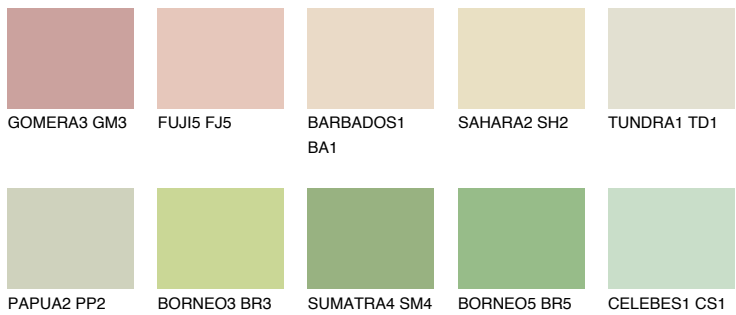

COLOUR DETAILS

CEYLON2 CY2

77% TSR 73%

Matching colours

COLOURS

INTENSE

For more information on plasters and paints, go to www.ceresit.it

*The presented colours refer to plasters and paints offered by Ceresit. Due to the use of digital techniques, the presented colours might not represent the original ones, thus they cannot be considered as a reliable colour presentation. We recommend checking the authentic colour samples.