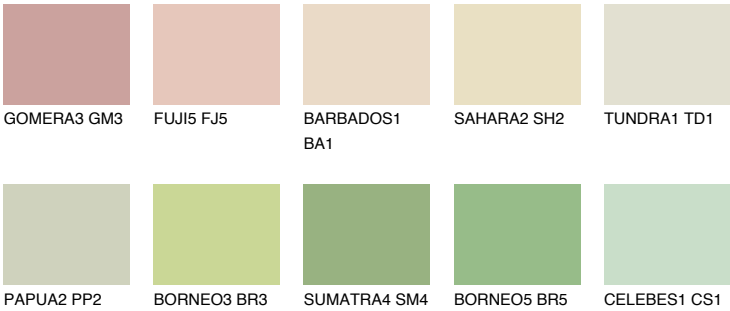

CEYLON2 CY2

77% TSR 73%

Matching colours

COLOURS

INTENSE

For more information on plasters and paints, go to www.ceresit.it

*The presented colours refer to plasters and paints offered by Ceresit. Due to the use of digital techniques, the presented colours might not represent the original ones, thus they cannot be considered as a reliable colour presentation. We recommend checking the authentic colour samples.