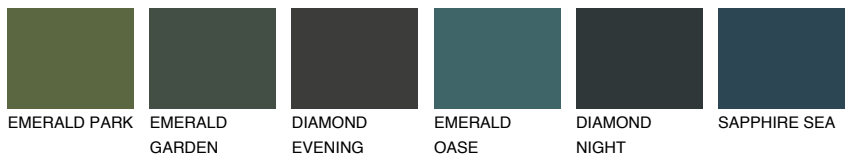

COLOUR DETAILS

CEYLON2 CY2

77% TSR 73%

Matching colours

COLOURS

INTENSE

For more information on plasters and paints, go to www.ceresit.it

*The presented colours refer to plasters and paints offered by Ceresit. Due to the use of digital techniques, the presented colours might not represent the original ones, thus they cannot be considered as a reliable colour presentation. We recommend checking the authentic colour samples.