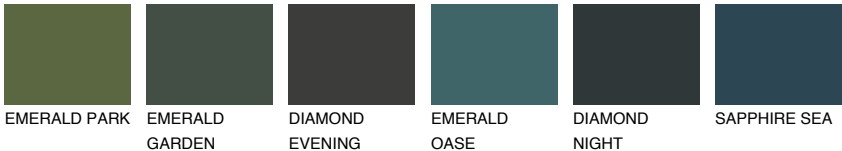

CEYLON2 CY2

77% TSR 73%

Matching colours

COLOURS

INTENSE

For more information on plasters and paints, go to www.ceresit.it

*The presented colours refer to plasters and paints offered by Ceresit. Due to the use of digital techniques, the presented colours might not represent the original ones, thus they cannot be considered as a reliable colour presentation. We recommend checking the authentic colour samples.