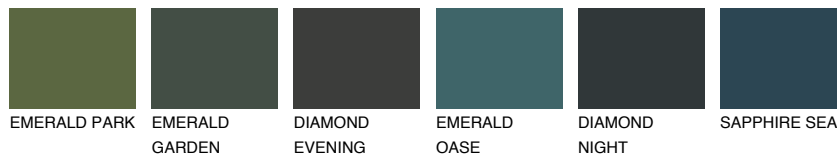

COLOUR DETAILS

CEYLON2 CY2

77% TSR 73%

Matching colours

COLOURS

INTENSE

For more information on plasters and paints, go to www.ceresit.it

*The presented colours refer to plasters and paints offered by Ceresit. Due to the use of digital techniques, the presented colours might not represent the original ones, thus they cannot be considered as a reliable colour presentation. We recommend checking the authentic colour samples.