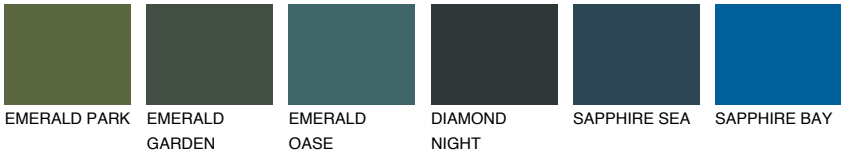

COLOUR DETAILS

CEYLON3 CY3

71% TSR 69%

Matching colours

COLOURS

INTENSE

For more information on plasters and paints, go to www.ceresit.it

*The presented colours refer to plasters and paints offered by Ceresit. Due to the use of digital techniques, the presented colours might not represent the original ones, thus they cannot be considered as a reliable colour presentation. We recommend checking the authentic colour samples.