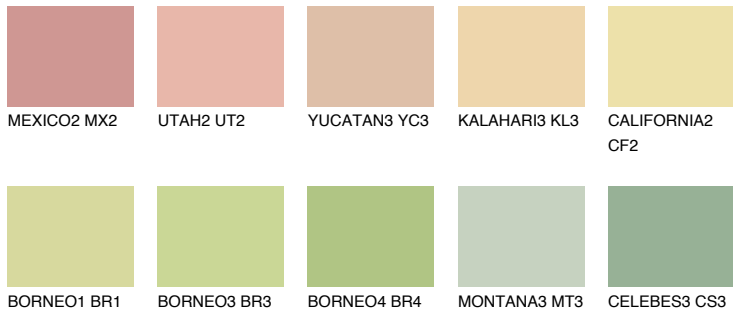

COLOUR DETAILS

CEYLON3 CY3

71% TSR 69%

Matching colours

COLOURS

INTENSE

For more information on plasters and paints, go to www.ceresit.it

*The presented colours refer to plasters and paints offered by Ceresit. Due to the use of digital techniques, the presented colours might not represent the original ones, thus they cannot be considered as a reliable colour presentation. We recommend checking the authentic colour samples.