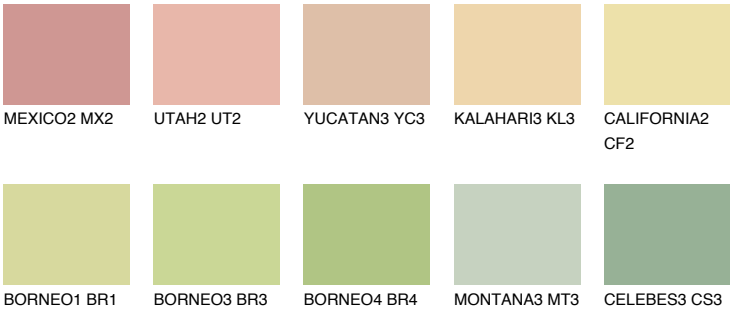

COLOUR DETAILS

CEYLON3 CY3

71% TSR 69%

Matching colours

COLOURS

INTENSE

For more information on plasters and paints, go to www.ceresit.it

*The presented colours refer to plasters and paints offered by Ceresit. Due to the use of digital techniques, the presented colours might not represent the original ones, thus they cannot be considered as a reliable colour presentation. We recommend checking the authentic colour samples.