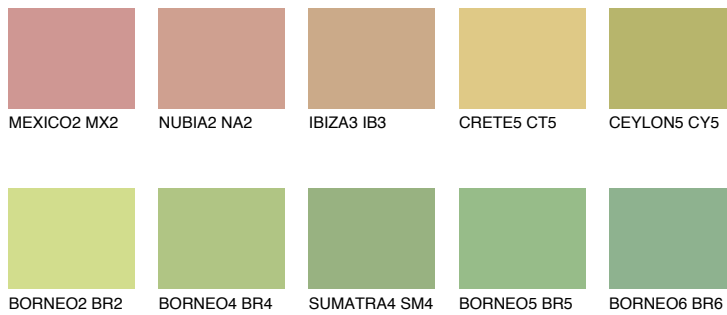

COLOUR DETAILS

CEYLON4 CY4

48% **TSR** 55%

Matching colours

COLOURS

INTENSE

For more information on plasters and paints, go to www.ceresit.it

*The presented colours refer to plasters and paints offered by Ceresit. Due to the use of digital techniques, the presented colours might not represent the original ones, thus they cannot be considered as a reliable colour presentation. We recommend checking the authentic colour samples.