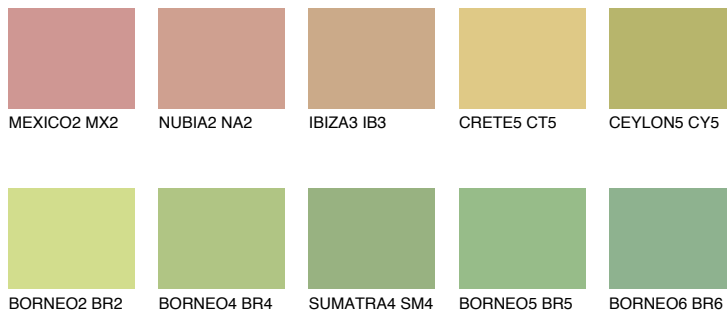

COLOUR DETAILS

CEYLON4 CY4

48% TSR 55%

Matching colours

COLOURS

INTENSE

For more information on plasters and paints, go to www.ceresit.it

*The presented colours refer to plasters and paints offered by Ceresit. Due to the use of digital techniques, the presented colours might not represent the original ones, thus they cannot be considered as a reliable colour presentation. We recommend checking the authentic colour samples.