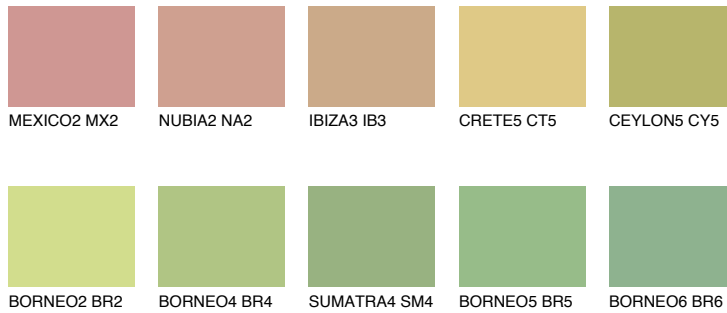

# COLOUR DETAILS

## CEYLON4 CY4

48% **TSR** 55%

### Matching colours

#### COLOURS