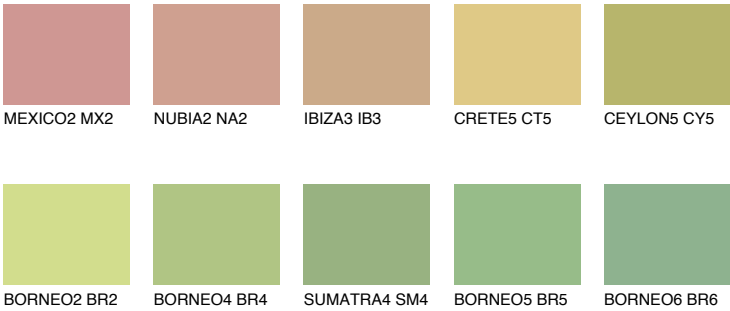

COLOUR DETAILS

CEYLON4 CY4

48% TSR 55%

Matching colours

COLOURS

INTENSE

For more information on plasters and paints, go to www.ceresit.it

*The presented colours refer to plasters and paints offered by Ceresit. Due to the use of digital techniques, the presented colours might not represent the original ones, thus they cannot be considered as a reliable colour presentation. We recommend checking the authentic colour samples.