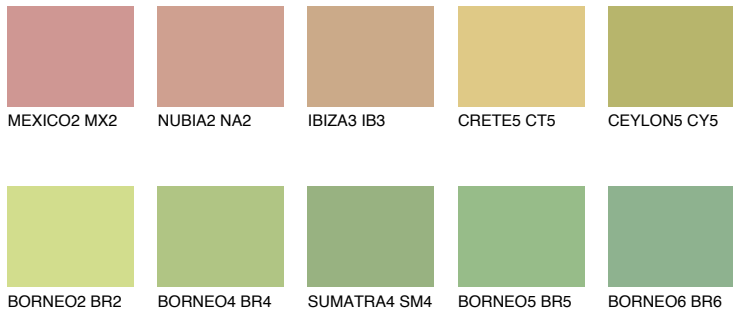

COLOUR DETAILS

CEYLON4 CY4

48% TSR 55%

Matching colours

COLOURS

INTENSE

For more information on plasters and paints, go to www.ceresit.it

*The presented colours refer to plasters and paints offered by Ceresit. Due to the use of digital techniques, the presented colours might not represent the original ones, thus they cannot be considered as a reliable colour presentation. We recommend checking the authentic colour samples.