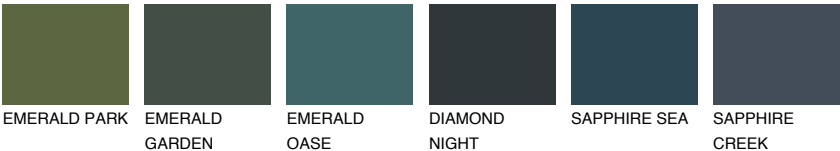

COLOUR DETAILS

CEYLON4 CY4

48% TSR 55%

Matching colours

COLOURS

INTENSE

For more information on plasters and paints, go to www.ceresit.it

*The presented colours refer to plasters and paints offered by Ceresit. Due to the use of digital techniques, the presented colours might not represent the original ones, thus they cannot be considered as a reliable colour presentation. We recommend checking the authentic colour samples.