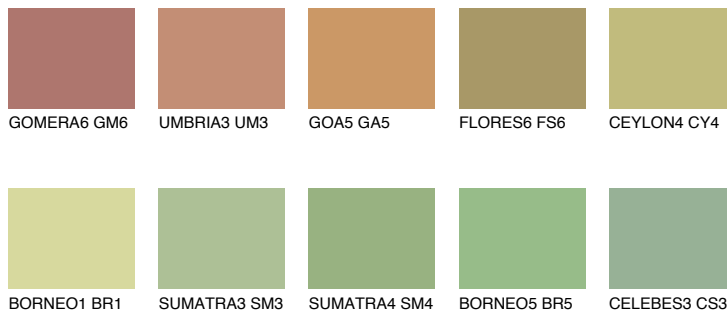

## CEYLON5 CY5

44% **TSR** 51%

### Matching colours

#### COLOURS

#### INTENSE

For more information on plasters and paints, go to [www.ceresit.it](http://www.ceresit.it)

\*The presented colours refer to plasters and paints offered by Ceresit. Due to the use of digital techniques, the presented colours might not represent the original ones, thus they cannot be considered as a reliable colour presentation. We recommend checking the authentic colour samples.