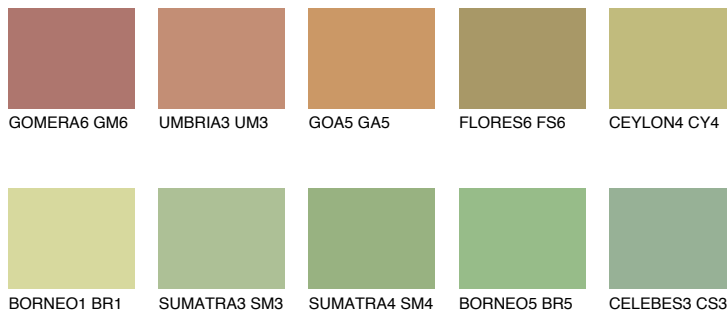

CEYLON5 CY5

44% **TSR** 51%

Matching colours

COLOURS

INTENSE

For more information on plasters and paints, go to www.ceresit.it

*The presented colours refer to plasters and paints offered by Ceresit. Due to the use of digital techniques, the presented colours might not represent the original ones, thus they cannot be considered as a reliable colour presentation. We recommend checking the authentic colour samples.