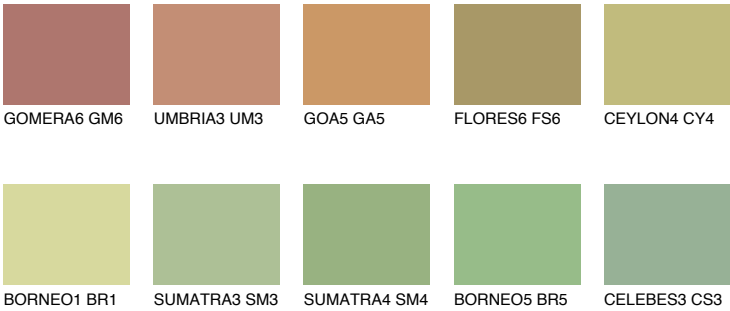

## CEYLON5 CY5

44% **TSR** 51%

### Matching colours

#### COLOURS

#### INTENSE

For more information on plasters and paints, go to [www.ceresit.it](http://www.ceresit.it)

\*The presented colours refer to plasters and paints offered by Ceresit. Due to the use of digital techniques, the presented colours might not represent the original ones, thus they cannot be considered as a reliable colour presentation. We recommend checking the authentic colour samples.