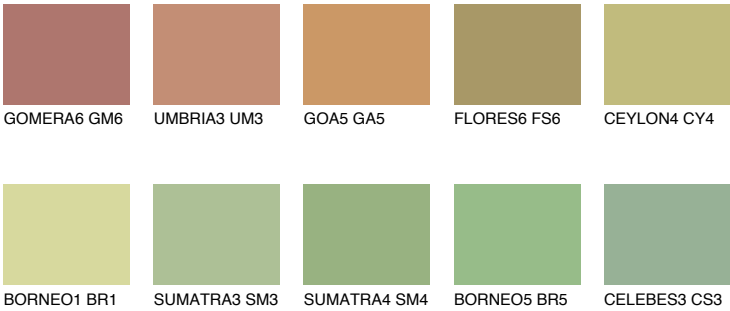

CEYLON5 CY5

44% **TSR** 51%

Matching colours

COLOURS

INTENSE

For more information on plasters and paints, go to www.ceresit.it

*The presented colours refer to plasters and paints offered by Ceresit. Due to the use of digital techniques, the presented colours might not represent the original ones, thus they cannot be considered as a reliable colour presentation. We recommend checking the authentic colour samples.