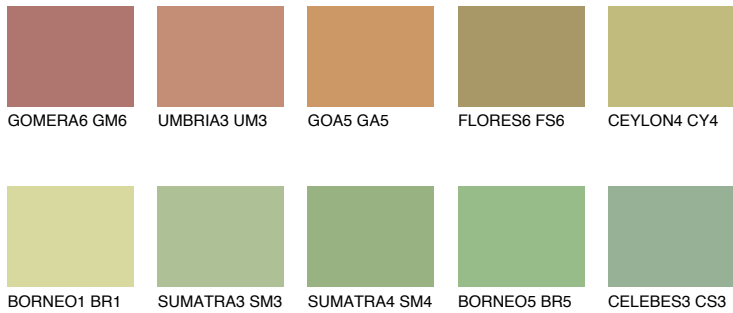

COLOUR DETAILS

CEYLON5 CY5

44% **TSR** 51%

Matching colours

COLOURS

INTENSE

For more information on plasters and paints, go to www.ceresit.it

*The presented colours refer to plasters and paints offered by Ceresit. Due to the use of digital techniques, the presented colours might not represent the original ones, thus they cannot be considered as a reliable colour presentation. We recommend checking the authentic colour samples.