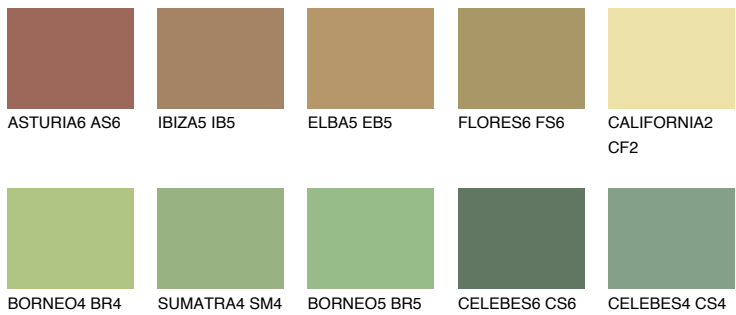

COLOUR DETAILS

CEYLON6 CY6

☀ 29% **TSR** 41%

Matching colours

COLOURS

INTENSE

For more information on plasters and paints, go to www.ceresit.it

*The presented colours refer to plasters and paints offered by Ceresit. Due to the use of digital techniques, the presented colours might not represent the original ones, thus they cannot be considered as a reliable colour presentation. We recommend checking the authentic colour samples.