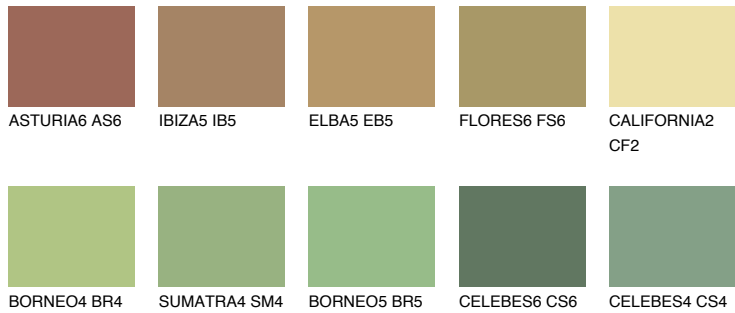

COLOUR DETAILS

CEYLON6 CY6

☀ 29% **TSR** 41%

Matching colours

COLOURS

INTENSE

For more information on plasters and paints, go to www.ceresit.it

*The presented colours refer to plasters and paints offered by Ceresit. Due to the use of digital techniques, the presented colours might not represent the original ones, thus they cannot be considered as a reliable colour presentation. We recommend checking the authentic colour samples.