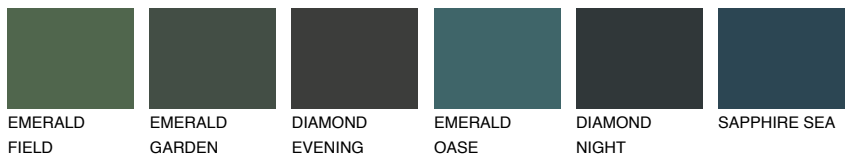

COLOUR DETAILS

CEYLON6 CY6

☀ 29% **TSR** 41%

Matching colours

COLOURS

INTENSE

For more information on plasters and paints, go to www.ceresit.it

*The presented colours refer to plasters and paints offered by Ceresit. Due to the use of digital techniques, the presented colours might not represent the original ones, thus they cannot be considered as a reliable colour presentation. We recommend checking the authentic colour samples.