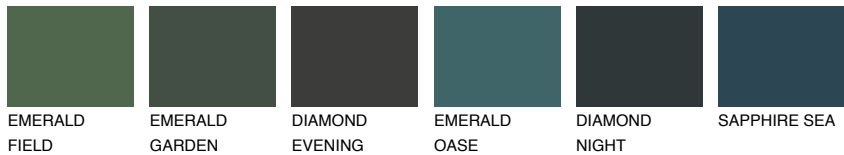

COLOUR DETAILS

CEYLON6 CY6

☀ 29%   **TSR** 41%

Matching colours

COLOURS

INTENSE

For more information on plasters and paints, go to www.ceresit.it

*The presented colours refer to plasters and paints offered by Ceresit. Due to the use of digital techniques, the presented colours might not represent the original ones, thus they cannot be considered as a reliable colour presentation. We recommend checking the authentic colour samples.