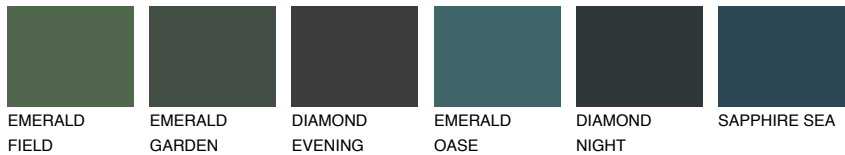

COLOUR DETAILS

CEYLON6 CY6

☀ 29% **TSR** 41%

Matching colours

COLOURS

INTENSE

For more information on plasters and paints, go to www.ceresit.it

*The presented colours refer to plasters and paints offered by Ceresit. Due to the use of digital techniques, the presented colours might not represent the original ones, thus they cannot be considered as a reliable colour presentation. We recommend checking the authentic colour samples.