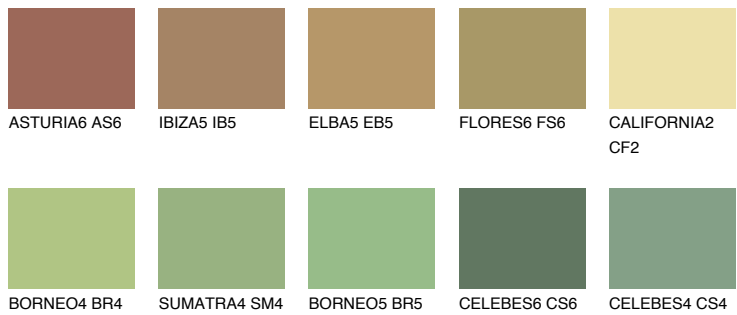

COLOUR DETAILS

CEYLON6 CY6

☀ 29% **TSR** 41%

Matching colours

COLOURS

INTENSE

For more information on plasters and paints, go to www.ceresit.it

*The presented colours refer to plasters and paints offered by Ceresit. Due to the use of digital techniques, the presented colours might not represent the original ones, thus they cannot be considered as a reliable colour presentation. We recommend checking the authentic colour samples.