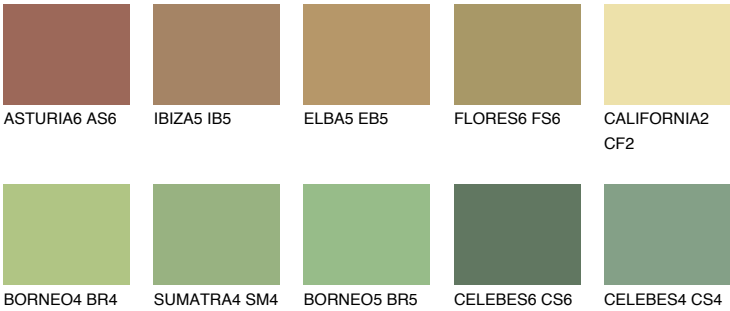

COLOUR DETAILS

CEYLON6 CY6

☀ 29% **TSR** 41%

Matching colours

COLOURS

INTENSE

For more information on plasters and paints, go to www.ceresit.it

*The presented colours refer to plasters and paints offered by Ceresit. Due to the use of digital techniques, the presented colours might not represent the original ones, thus they cannot be considered as a reliable colour presentation. We recommend checking the authentic colour samples.