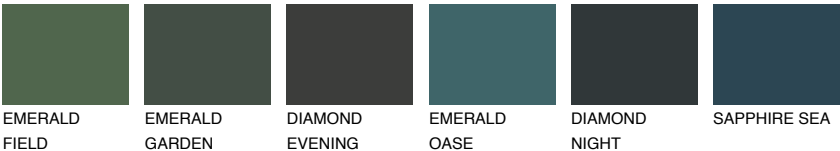

COLOUR DETAILS

CEYLON6 CY6

☀ 29% **TSR** 41%

Matching colours

COLOURS

INTENSE

For more information on plasters and paints, go to www.ceresit.it

*The presented colours refer to plasters and paints offered by Ceresit. Due to the use of digital techniques, the presented colours might not represent the original ones, thus they cannot be considered as a reliable colour presentation. We recommend checking the authentic colour samples.