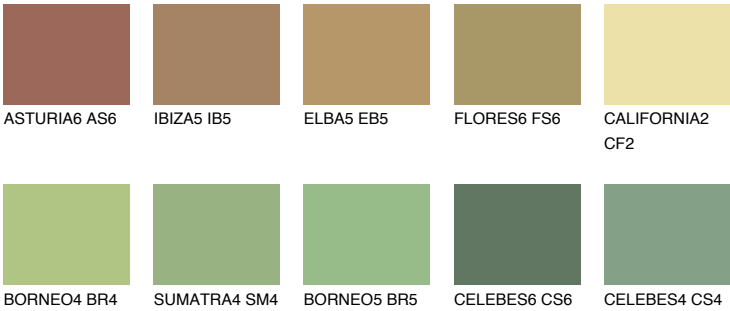

## CEYLON6 CY6

☀ 29%    **TSR** 41%

### Matching colours

#### COLOURS

#### INTENSE

For more information on plasters and paints, go to [www.ceresit.it](http://www.ceresit.it)

\*The presented colours refer to plasters and paints offered by Ceresit. Due to the use of digital techniques, the presented colours might not represent the original ones, thus they cannot be considered as a reliable colour presentation. We recommend checking the authentic colour samples.