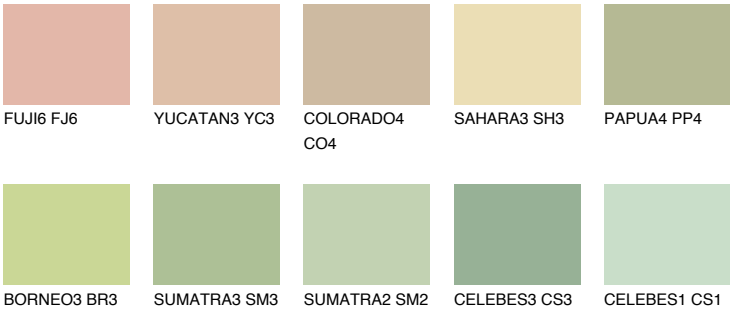

BORNEO1 BR1

67% TSR 64%

Matching colours

COLOURS

INTENSE

For more information on plasters and paints, go to www.ceresit.it

*The presented colours refer to plasters and paints offered by Ceresit. Due to the use of digital techniques, the presented colours might not represent the original ones, thus they cannot be considered as a reliable colour presentation. We recommend checking the authentic colour samples.