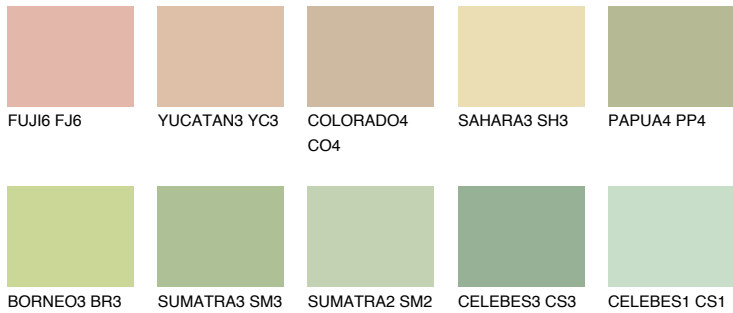

# COLOUR DETAILS

## Matching colours

### COLOURS

### INTENSE

For more information on plasters and paints, go to [www.ceresit.it](http://www.ceresit.it)

\*The presented colours refer to plasters and paints offered by Ceresit. Due to the use of digital techniques, the presented colours might not represent the original ones, thus they cannot be considered as a reliable colour presentation. We recommend checking the authentic colour samples.