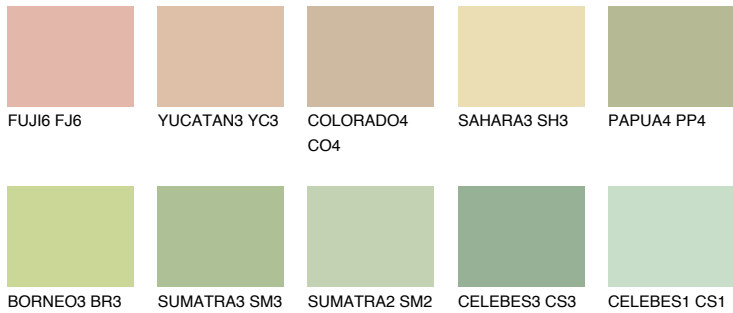

COLOUR DETAILS

BORNEO1 BR1

67% TSR 64%

Matching colours

COLOURS

INTENSE

For more information on plasters and paints, go to www.ceresit.it

*The presented colours refer to plasters and paints offered by Ceresit. Due to the use of digital techniques, the presented colours might not represent the original ones, thus they cannot be considered as a reliable colour presentation. We recommend checking the authentic colour samples.