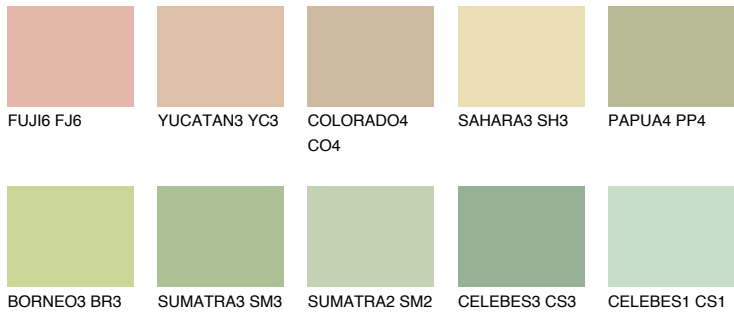

COLOUR DETAILS

BORNEO1 BR1

67% TSR 64%

Matching colours

COLOURS

INTENSE

For more information on plasters and paints, go to www.ceresit.it

*The presented colours refer to plasters and paints offered by Ceresit. Due to the use of digital techniques, the presented colours might not represent the original ones, thus they cannot be considered as a reliable colour presentation. We recommend checking the authentic colour samples.