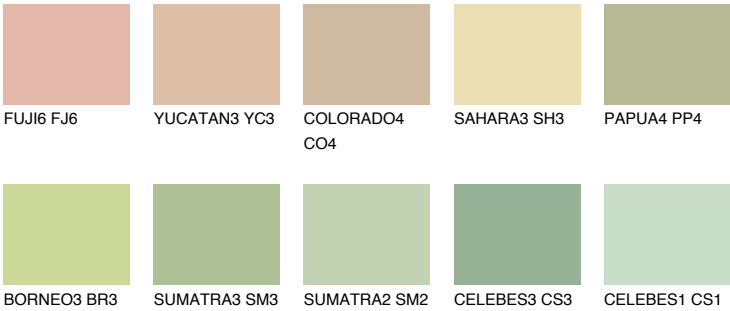

COLOUR DETAILS

BORNEO1 BR1

67% TSR 64%

Matching colours

COLOURS

INTENSE

For more information on plasters and paints, go to www.ceresit.it

*The presented colours refer to plasters and paints offered by Ceresit. Due to the use of digital techniques, the presented colours might not represent the original ones, thus they cannot be considered as a reliable colour presentation. We recommend checking the authentic colour samples.