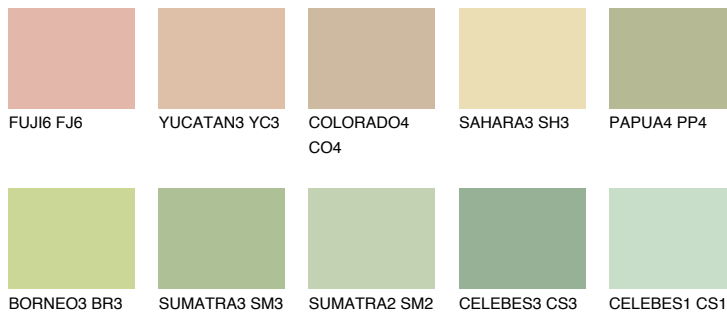

COLOUR DETAILS

BORNEO1 BR1

67% TSR 64%

Matching colours

COLOURS

INTENSE

For more information on plasters and paints, go to www.ceresit.it

*The presented colours refer to plasters and paints offered by Ceresit. Due to the use of digital techniques, the presented colours might not represent the original ones, thus they cannot be considered as a reliable colour presentation. We recommend checking the authentic colour samples.