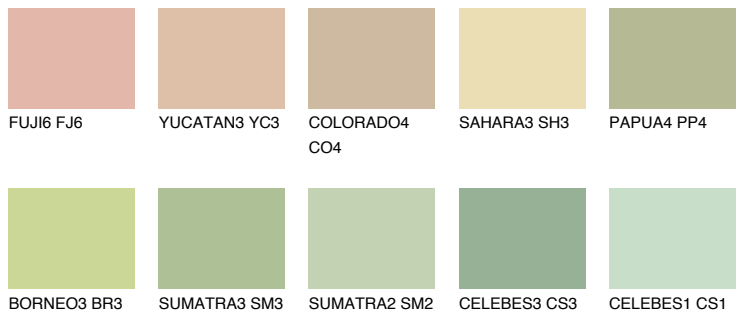

COLOUR DETAILS

BORNEO1 BR1

67% TSR 64%

Matching colours

COLOURS

INTENSE

For more information on plasters and paints, go to www.ceresit.it

*The presented colours refer to plasters and paints offered by Ceresit. Due to the use of digital techniques, the presented colours might not represent the original ones, thus they cannot be considered as a reliable colour presentation. We recommend checking the authentic colour samples.