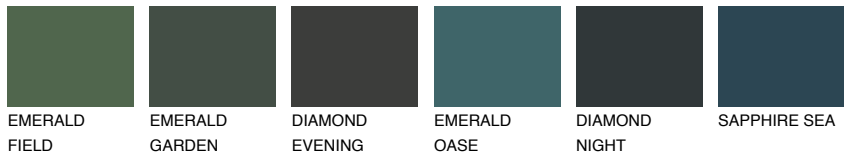

COLOUR DETAILS

BORNEO2 BR2

67% TSR 59%

Matching colours

COLOURS

INTENSE

For more information on plasters and paints, go to www.ceresit.it

*The presented colours refer to plasters and paints offered by Ceresit. Due to the use of digital techniques, the presented colours might not represent the original ones, thus they cannot be considered as a reliable colour presentation. We recommend checking the authentic colour samples.