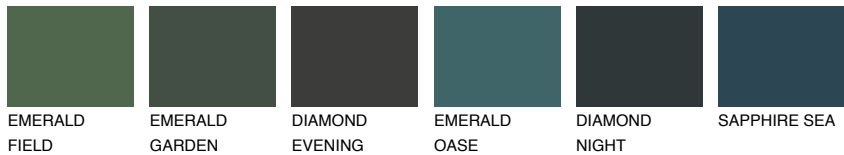

COLOUR DETAILS

BORNEO2 BR2

67% TSR 59%

Matching colours

COLOURS

INTENSE

For more information on plasters and paints, go to www.ceresit.it

*The presented colours refer to plasters and paints offered by Ceresit. Due to the use of digital techniques, the presented colours might not represent the original ones, thus they cannot be considered as a reliable colour presentation. We recommend checking the authentic colour samples.