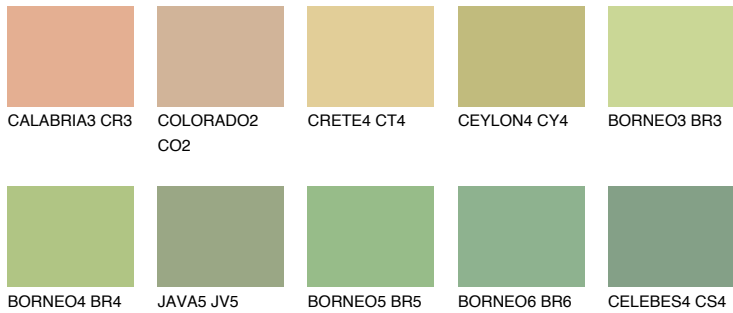

COLOUR DETAILS

BORNEO2 BR2

67% TSR 59%

Matching colours

COLOURS

INTENSE

For more information on plasters and paints, go to www.ceresit.it

*The presented colours refer to plasters and paints offered by Ceresit. Due to the use of digital techniques, the presented colours might not represent the original ones, thus they cannot be considered as a reliable colour presentation. We recommend checking the authentic colour samples.