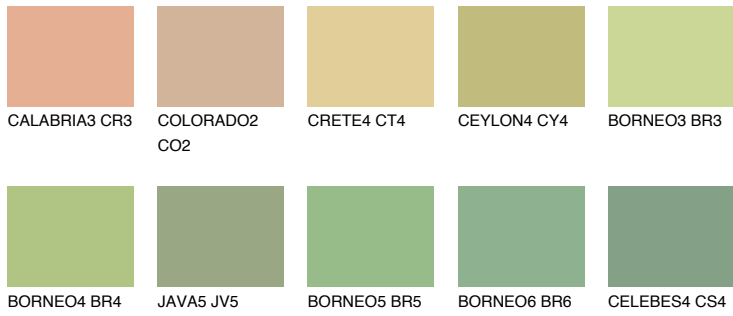

COLOUR DETAILS

BORNEO2 BR2

67% TSR 59%

Matching colours

COLOURS

INTENSE

For more information on plasters and paints, go to www.ceresit.it

*The presented colours refer to plasters and paints offered by Ceresit. Due to the use of digital techniques, the presented colours might not represent the original ones, thus they cannot be considered as a reliable colour presentation. We recommend checking the authentic colour samples.