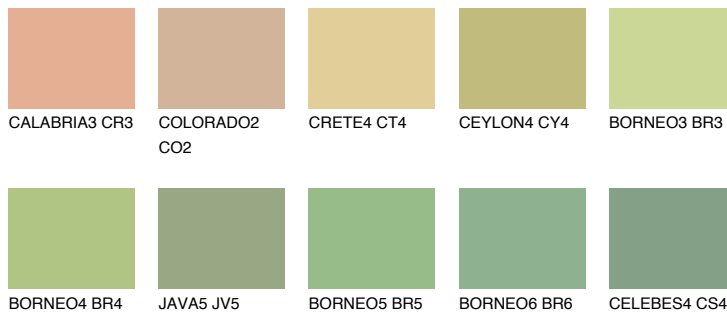

COLOUR DETAILS

BORNEO2 BR2

67% TSR 59%

Matching colours

COLOURS

INTENSE

For more information on plasters and paints, go to www.ceresit.it

*The presented colours refer to plasters and paints offered by Ceresit. Due to the use of digital techniques, the presented colours might not represent the original ones, thus they cannot be considered as a reliable colour presentation. We recommend checking the authentic colour samples.