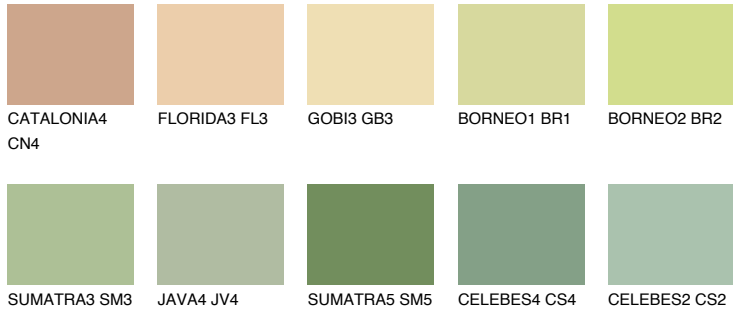

COLOUR DETAILS

BORNEO3 BR3

64% TSR 56%

Matching colours

COLOURS

INTENSE

For more information on plasters and paints, go to www.ceresit.it

*The presented colours refer to plasters and paints offered by Ceresit. Due to the use of digital techniques, the presented colours might not represent the original ones, thus they cannot be considered as a reliable colour presentation. We recommend checking the authentic colour samples.