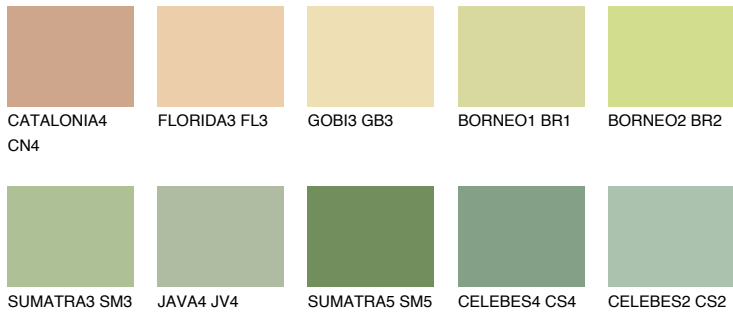

COLOUR DETAILS

BORNEO3 BR3

64% TSR 56%

Matching colours

COLOURS

INTENSE

For more information on plasters and paints, go to www.ceresit.it

*The presented colours refer to plasters and paints offered by Ceresit. Due to the use of digital techniques, the presented colours might not represent the original ones, thus they cannot be considered as a reliable colour presentation. We recommend checking the authentic colour samples.