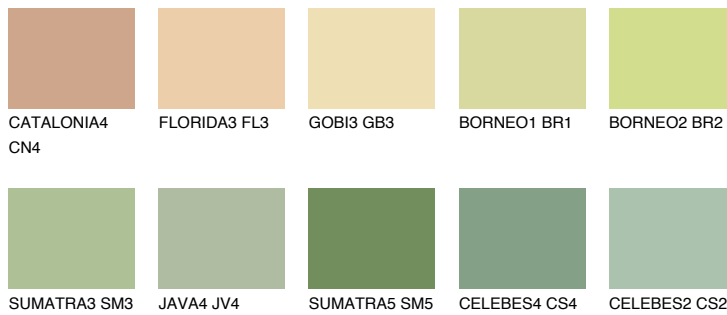

COLOUR DETAILS

BORNEO3 BR3

64% TSR 56%

Matching colours

COLOURS

INTENSE

For more information on plasters and paints, go to www.ceresit.it

*The presented colours refer to plasters and paints offered by Ceresit. Due to the use of digital techniques, the presented colours might not represent the original ones, thus they cannot be considered as a reliable colour presentation. We recommend checking the authentic colour samples.