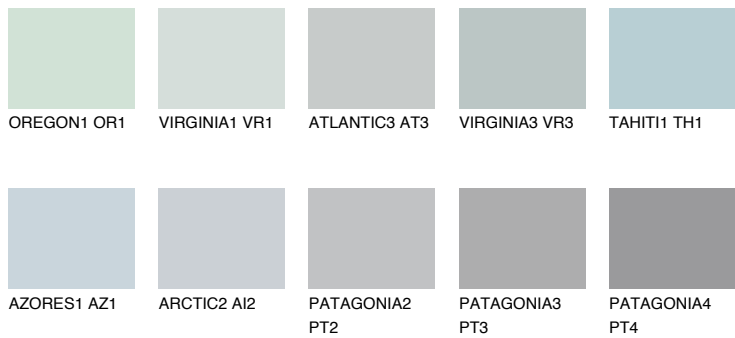

COLOUR DETAILS

ALASKA1 AL1

66% TSR 65%

Matching colours

COLOURS

INTENSE

For more information on plasters and paints, go to www.ceresit.it

*The presented colours refer to plasters and paints offered by Ceresit. Due to the use of digital techniques, the presented colours might not represent the original ones, thus they cannot be considered as a reliable colour presentation. We recommend checking the authentic colour samples.