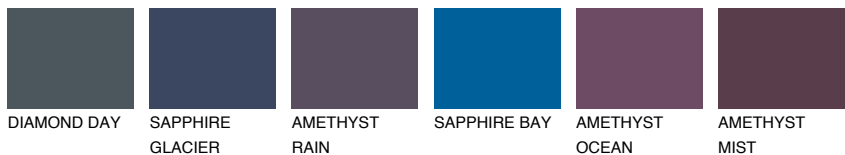

COLOUR DETAILS

ALASKA1 AL1

66% TSR 65%

Matching colours

COLOURS

INTENSE

For more information on plasters and paints, go to www.ceresit.it

*The presented colours refer to plasters and paints offered by Ceresit. Due to the use of digital techniques, the presented colours might not represent the original ones, thus they cannot be considered as a reliable colour presentation. We recommend checking the authentic colour samples.