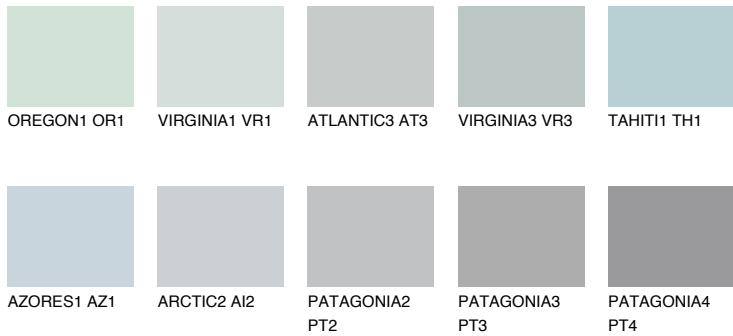

# COLOUR DETAILS

## ALASKA1 AL1

66% TSR 65%

### Matching colours

#### COLOURS