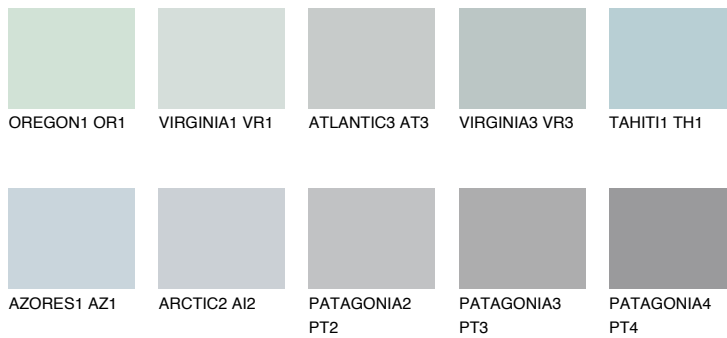

# COLOUR DETAILS

## ALASKA1 AL1

66% TSR 65%

### Matching colours

#### COLOURS