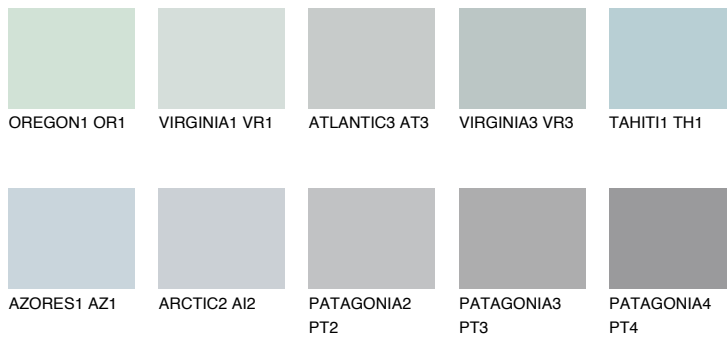

COLOUR DETAILS

ALASKA1 AL1

66% TSR 65%

Matching colours

COLOURS

INTENSE

For more information on plasters and paints, go to www.ceresit.it

*The presented colours refer to plasters and paints offered by Ceresit. Due to the use of digital techniques, the presented colours might not represent the original ones, thus they cannot be considered as a reliable colour presentation. We recommend checking the authentic colour samples.