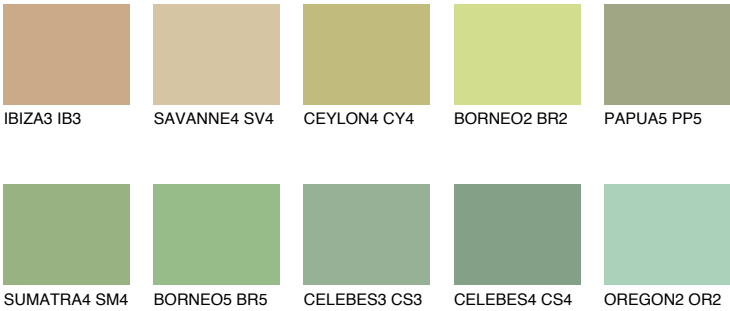

COLOUR DETAILS

BORNEO4 BR4

51% TSR 43%

Matching colours

COLOURS

INTENSE

For more information on plasters and paints, go to www.ceresit.it

*The presented colours refer to plasters and paints offered by Ceresit. Due to the use of digital techniques, the presented colours might not represent the original ones, thus they cannot be considered as a reliable colour presentation. We recommend checking the authentic colour samples.