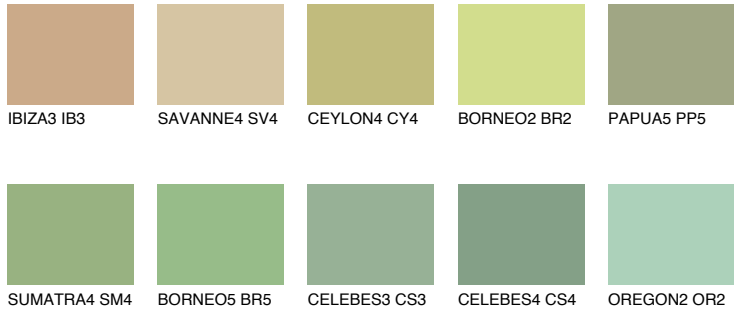

COLOUR DETAILS

BORNEO4 BR4

51% TSR 43%

Matching colours

COLOURS

INTENSE

For more information on plasters and paints, go to www.ceresit.it

*The presented colours refer to plasters and paints offered by Ceresit. Due to the use of digital techniques, the presented colours might not represent the original ones, thus they cannot be considered as a reliable colour presentation. We recommend checking the authentic colour samples.