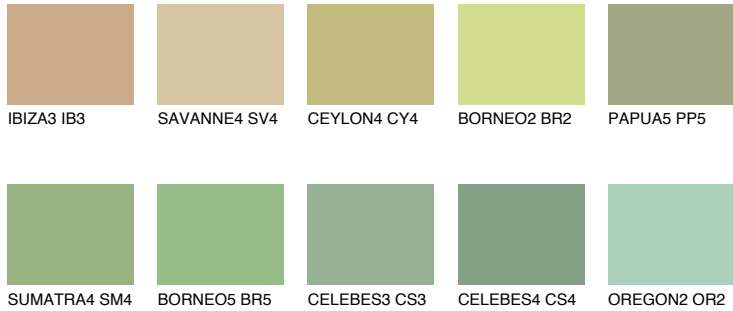

# COLOUR DETAILS

## BORNEO4 BR4

51% TSR 43%

### Matching colours

#### COLOURS