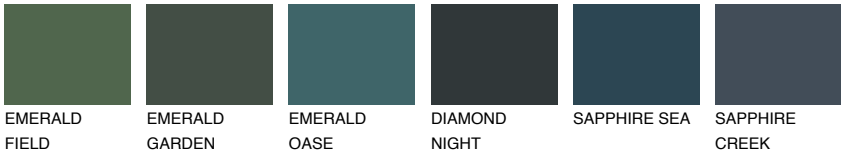

COLOUR DETAILS

BORNEO4 BR4

51% TSR 43%

Matching colours

COLOURS

INTENSE

For more information on plasters and paints, go to www.ceresit.it

*The presented colours refer to plasters and paints offered by Ceresit. Due to the use of digital techniques, the presented colours might not represent the original ones, thus they cannot be considered as a reliable colour presentation. We recommend checking the authentic colour samples.