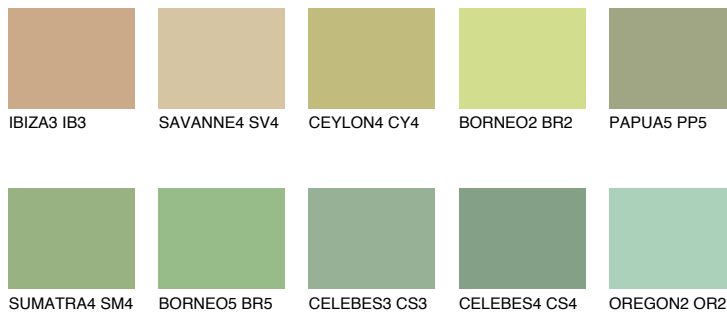

# COLOUR DETAILS

## BORNEO4 BR4

51% TSR 43%

### Matching colours

#### COLOURS