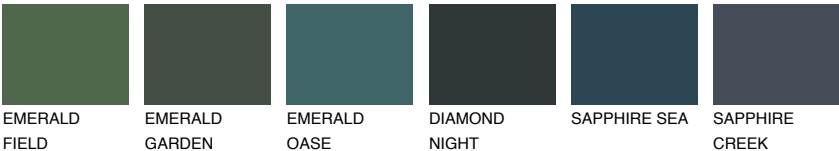

COLOUR DETAILS

BORNEO4 BR4

51% TSR 43%

Matching colours

COLOURS

INTENSE

For more information on plasters and paints, go to www.ceresit.it

*The presented colours refer to plasters and paints offered by Ceresit. Due to the use of digital techniques, the presented colours might not represent the original ones, thus they cannot be considered as a reliable colour presentation. We recommend checking the authentic colour samples.