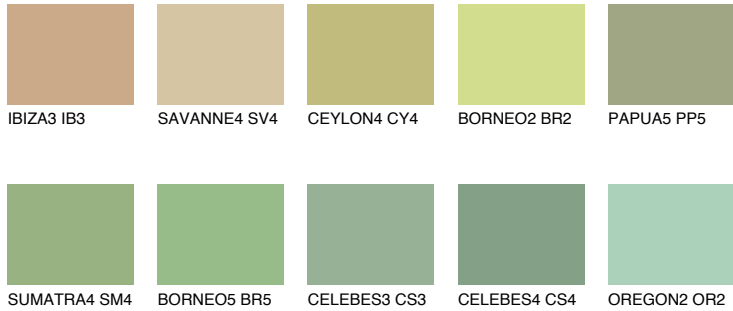

COLOUR DETAILS

BORNEO4 BR4

51% TSR 43%

Matching colours

COLOURS

INTENSE

For more information on plasters and paints, go to www.ceresit.it

*The presented colours refer to plasters and paints offered by Ceresit. Due to the use of digital techniques, the presented colours might not represent the original ones, thus they cannot be considered as a reliable colour presentation. We recommend checking the authentic colour samples.