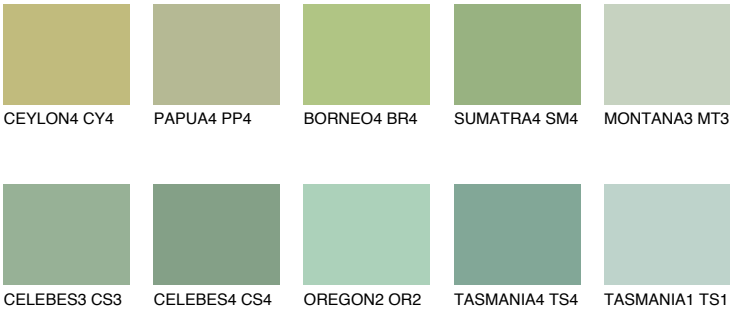

BORNEO5 BR5

45% TSR 38%

Matching colours

COLOURS

INTENSE

For more information on plasters and paints, go to www.ceresit.it

*The presented colours refer to plasters and paints offered by Ceresit. Due to the use of digital techniques, the presented colours might not represent the original ones, thus they cannot be considered as a reliable colour presentation. We recommend checking the authentic colour samples.