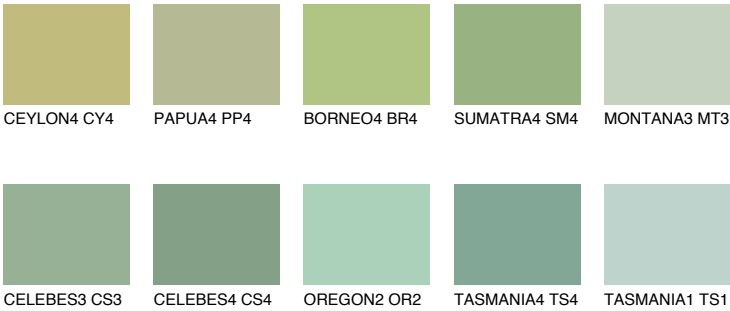

## BORNEO5 BR5

45% TSR 38%

### Matching colours

#### COLOURS

#### INTENSE

For more information on plasters and paints, go to [www.ceresit.it](http://www.ceresit.it)

\*The presented colours refer to plasters and paints offered by Ceresit. Due to the use of digital techniques, the presented colours might not represent the original ones, thus they cannot be considered as a reliable colour presentation. We recommend checking the authentic colour samples.