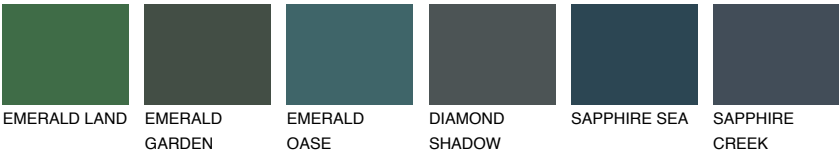

BORNEO5 BR5

45% TSR 38%

Matching colours

COLOURS

INTENSE

For more information on plasters and paints, go to www.ceresit.it

*The presented colours refer to plasters and paints offered by Ceresit. Due to the use of digital techniques, the presented colours might not represent the original ones, thus they cannot be considered as a reliable colour presentation. We recommend checking the authentic colour samples.