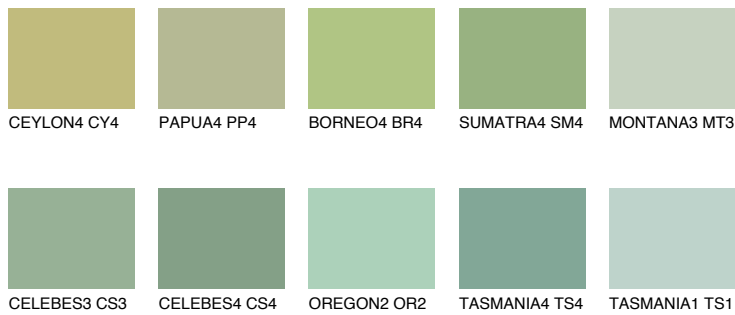

COLOUR DETAILS

BORNEO5 BR5

45% TSR 38%

Matching colours

COLOURS

INTENSE

For more information on plasters and paints, go to www.ceresit.it

*The presented colours refer to plasters and paints offered by Ceresit. Due to the use of digital techniques, the presented colours might not represent the original ones, thus they cannot be considered as a reliable colour presentation. We recommend checking the authentic colour samples.