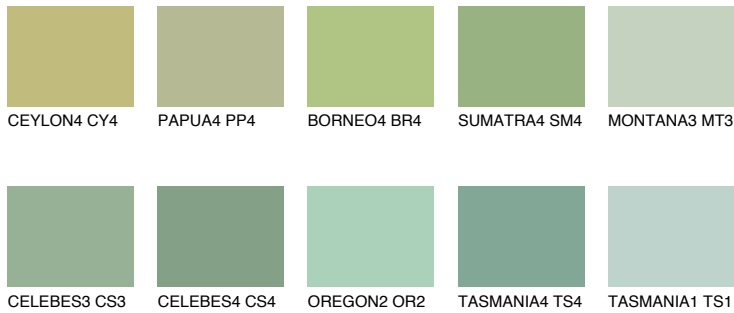

COLOUR DETAILS

BORNEO5 BR5

45% TSR 38%

Matching colours

COLOURS

INTENSE

For more information on plasters and paints, go to www.ceresit.it

*The presented colours refer to plasters and paints offered by Ceresit. Due to the use of digital techniques, the presented colours might not represent the original ones, thus they cannot be considered as a reliable colour presentation. We recommend checking the authentic colour samples.