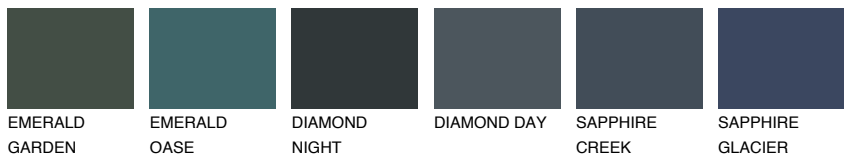

COLOUR DETAILS

BORNEO6 BR6

39% **TSR** 34%

Matching colours

COLOURS

INTENSE

For more information on plasters and paints, go to www.ceresit.it

*The presented colours refer to plasters and paints offered by Ceresit. Due to the use of digital techniques, the presented colours might not represent the original ones, thus they cannot be considered as a reliable colour presentation. We recommend checking the authentic colour samples.