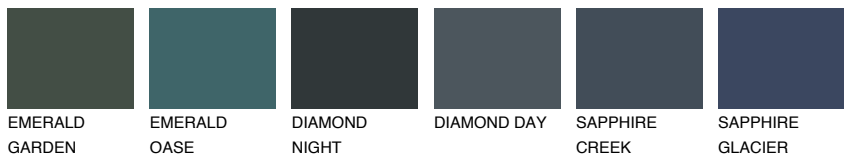

COLOUR DETAILS

BORNEO6 BR6

39% TSR 34%

Matching colours

COLOURS

INTENSE

For more information on plasters and paints, go to www.ceresit.it

*The presented colours refer to plasters and paints offered by Ceresit. Due to the use of digital techniques, the presented colours might not represent the original ones, thus they cannot be considered as a reliable colour presentation. We recommend checking the authentic colour samples.