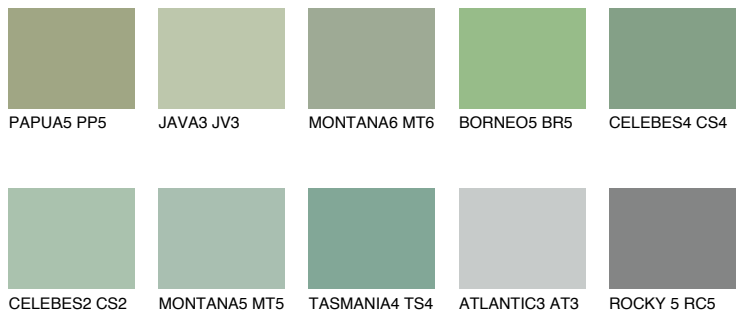

COLOUR DETAILS

BORNEO6 BR6

39% **TSR** 34%

Matching colours

COLOURS

INTENSE

For more information on plasters and paints, go to www.ceresit.it

*The presented colours refer to plasters and paints offered by Ceresit. Due to the use of digital techniques, the presented colours might not represent the original ones, thus they cannot be considered as a reliable colour presentation. We recommend checking the authentic colour samples.