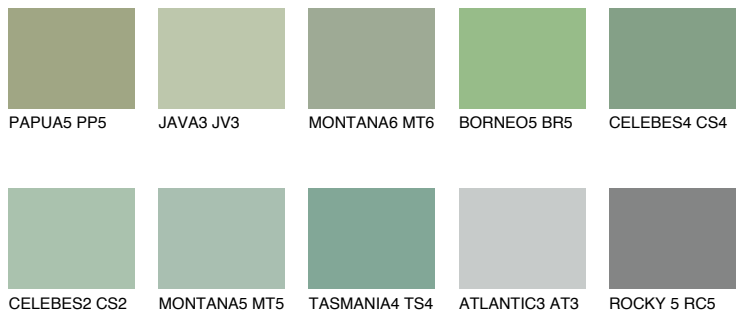

COLOUR DETAILS

BORNEO6 BR6

39% TSR 34%

Matching colours

COLOURS

INTENSE

For more information on plasters and paints, go to www.ceresit.it

*The presented colours refer to plasters and paints offered by Ceresit. Due to the use of digital techniques, the presented colours might not represent the original ones, thus they cannot be considered as a reliable colour presentation. We recommend checking the authentic colour samples.