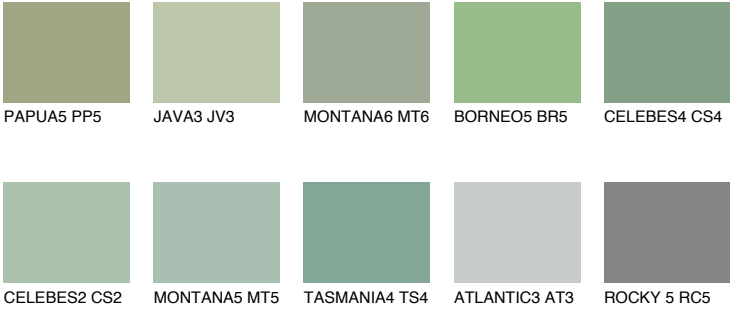

BORNEO6 BR6

39% TSR 34%

Matching colours

COLOURS

INTENSE

For more information on plasters and paints, go to www.ceresit.it

*The presented colours refer to plasters and paints offered by Ceresit. Due to the use of digital techniques, the presented colours might not represent the original ones, thus they cannot be considered as a reliable colour presentation. We recommend checking the authentic colour samples.