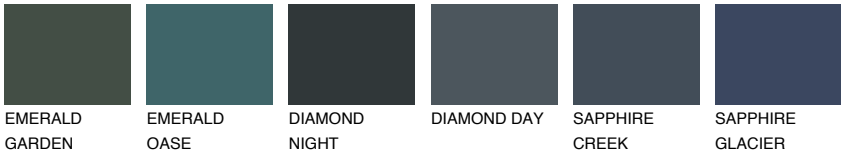

BORNEO6 BR6

39% **TSR** 34%

Matching colours

COLOURS

INTENSE

For more information on plasters and paints, go to www.ceresit.it

*The presented colours refer to plasters and paints offered by Ceresit. Due to the use of digital techniques, the presented colours might not represent the original ones, thus they cannot be considered as a reliable colour presentation. We recommend checking the authentic colour samples.