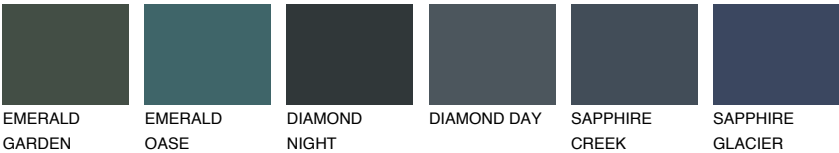

BORNEO6 BR6

39% **TSR** 34%

Matching colours

COLOURS

INTENSE

For more information on plasters and paints, go to www.ceresit.it

*The presented colours refer to plasters and paints offered by Ceresit. Due to the use of digital techniques, the presented colours might not represent the original ones, thus they cannot be considered as a reliable colour presentation. We recommend checking the authentic colour samples.