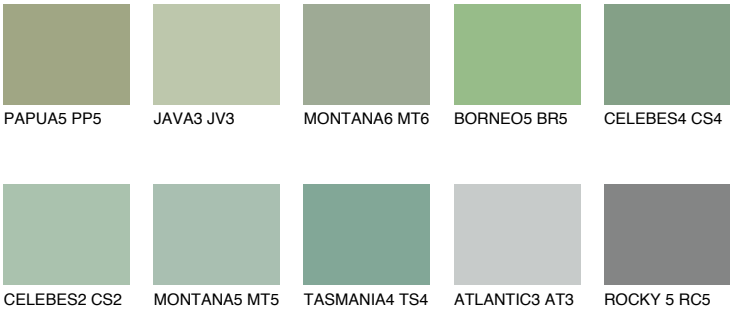

BORNEO6 BR6

39% **TSR** 34%

Matching colours

COLOURS

INTENSE

For more information on plasters and paints, go to www.ceresit.it

*The presented colours refer to plasters and paints offered by Ceresit. Due to the use of digital techniques, the presented colours might not represent the original ones, thus they cannot be considered as a reliable colour presentation. We recommend checking the authentic colour samples.