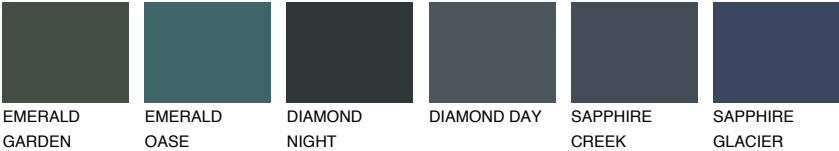

BORNEO6 BR6

39% TSR 34%

Matching colours

COLOURS

INTENSE

For more information on plasters and paints, go to www.ceresit.it

*The presented colours refer to plasters and paints offered by Ceresit. Due to the use of digital techniques, the presented colours might not represent the original ones, thus they cannot be considered as a reliable colour presentation. We recommend checking the authentic colour samples.