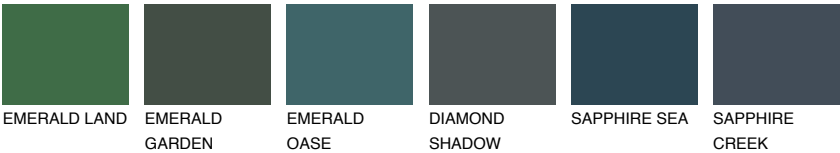

SUMATRA1 SM1

71% TSR 64%

Matching colours

COLOURS

INTENSE

For more information on plasters and paints, go to www.ceresit.it

*The presented colours refer to plasters and paints offered by Ceresit. Due to the use of digital techniques, the presented colours might not represent the original ones, thus they cannot be considered as a reliable colour presentation. We recommend checking the authentic colour samples.