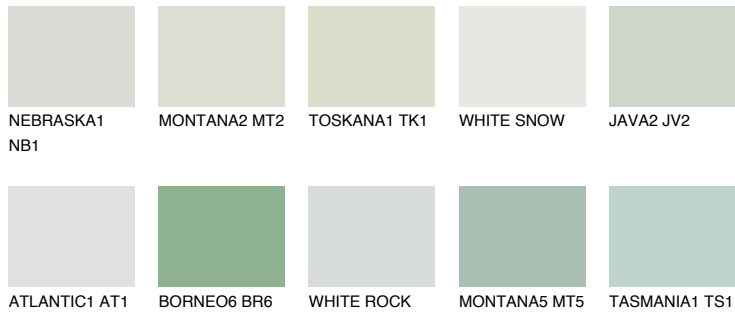

COLOUR DETAILS

SUMATRA1 SM1

71% TSR 64%

Matching colours

COLOURS

INTENSE

For more information on plasters and paints, go to www.ceresit.it

*The presented colours refer to plasters and paints offered by Ceresit. Due to the use of digital techniques, the presented colours might not represent the original ones, thus they cannot be considered as a reliable colour presentation. We recommend checking the authentic colour samples.