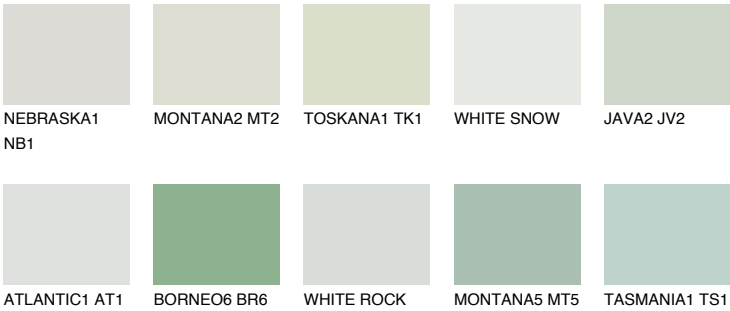

SUMATRA1 SM1

71% TSR 64%

Matching colours

COLOURS

INTENSE

For more information on plasters and paints, go to www.ceresit.it

*The presented colours refer to plasters and paints offered by Ceresit. Due to the use of digital techniques, the presented colours might not represent the original ones, thus they cannot be considered as a reliable colour presentation. We recommend checking the authentic colour samples.