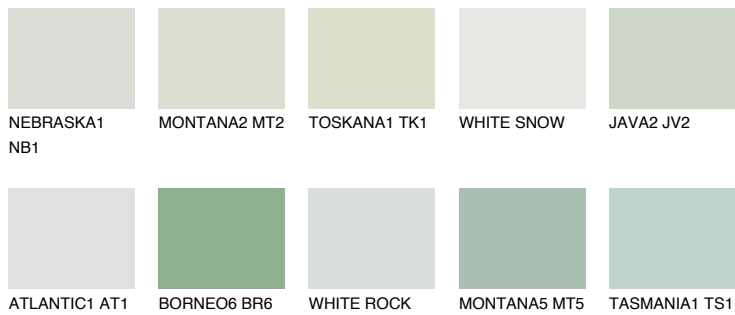

COLOUR DETAILS

SUMATRA1 SM1

71% TSR 64%

Matching colours

COLOURS

INTENSE

For more information on plasters and paints, go to www.ceresit.it

*The presented colours refer to plasters and paints offered by Ceresit. Due to the use of digital techniques, the presented colours might not represent the original ones, thus they cannot be considered as a reliable colour presentation. We recommend checking the authentic colour samples.