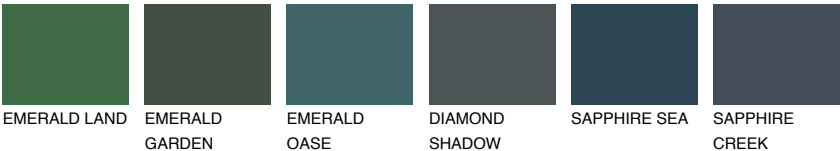

SUMATRA1 SM1

71% TSR 64%

Matching colours

COLOURS

INTENSE

For more information on plasters and paints, go to www.ceresit.it

*The presented colours refer to plasters and paints offered by Ceresit. Due to the use of digital techniques, the presented colours might not represent the original ones, thus they cannot be considered as a reliable colour presentation. We recommend checking the authentic colour samples.