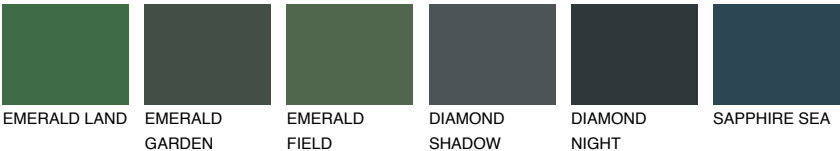

SUMATRA2 SM2

61% **TSR** 58%

Matching colours

COLOURS

INTENSE

For more information on plasters and paints, go to www.ceresit.it

*The presented colours refer to plasters and paints offered by Ceresit. Due to the use of digital techniques, the presented colours might not represent the original ones, thus they cannot be considered as a reliable colour presentation. We recommend checking the authentic colour samples.