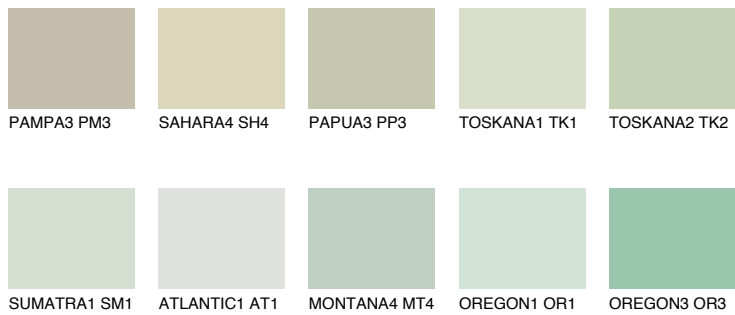

COLOUR DETAILS

SUMATRA2 SM2

61% TSR 58%

Matching colours

COLOURS

INTENSE

For more information on plasters and paints, go to www.ceresit.it

*The presented colours refer to plasters and paints offered by Ceresit. Due to the use of digital techniques, the presented colours might not represent the original ones, thus they cannot be considered as a reliable colour presentation. We recommend checking the authentic colour samples.