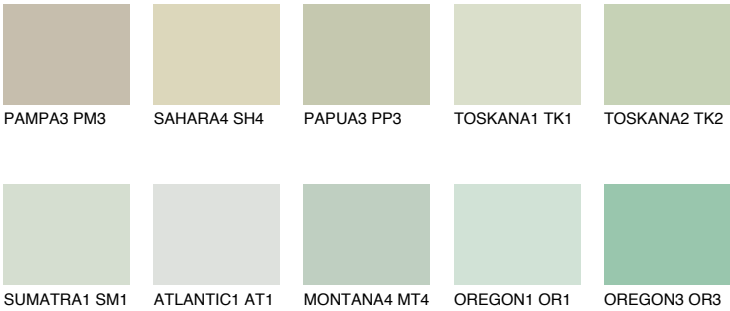

SUMATRA2 SM2

61% **TSR** 58%

Matching colours

COLOURS

INTENSE

For more information on plasters and paints, go to www.ceresit.it

*The presented colours refer to plasters and paints offered by Ceresit. Due to the use of digital techniques, the presented colours might not represent the original ones, thus they cannot be considered as a reliable colour presentation. We recommend checking the authentic colour samples.