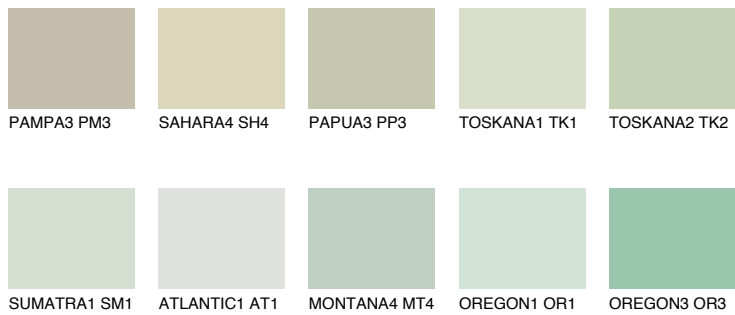

SUMATRA2 SM2

61% **TSR** 58%

Matching colours

COLOURS

INTENSE

For more information on plasters and paints, go to www.ceresit.it

*The presented colours refer to plasters and paints offered by Ceresit. Due to the use of digital techniques, the presented colours might not represent the original ones, thus they cannot be considered as a reliable colour presentation. We recommend checking the authentic colour samples.