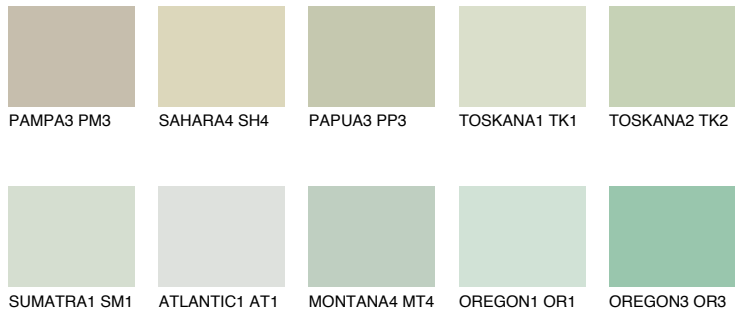

COLOUR DETAILS

SUMATRA2 SM2

61% TSR 58%

Matching colours

COLOURS

INTENSE

For more information on plasters and paints, go to www.ceresit.it

*The presented colours refer to plasters and paints offered by Ceresit. Due to the use of digital techniques, the presented colours might not represent the original ones, thus they cannot be considered as a reliable colour presentation. We recommend checking the authentic colour samples.