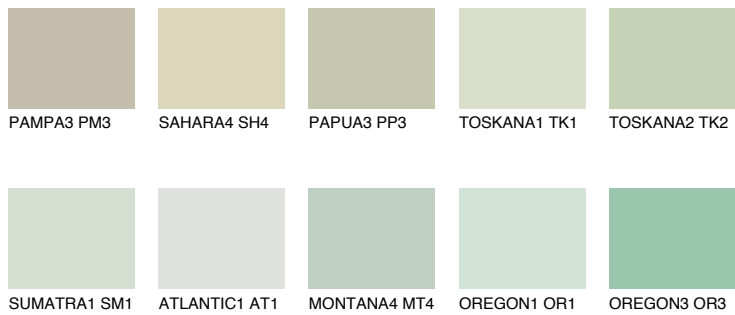

# COLOUR DETAILS

## SUMATRA2 SM2

61% TSR 58%

### Matching colours

#### COLOURS